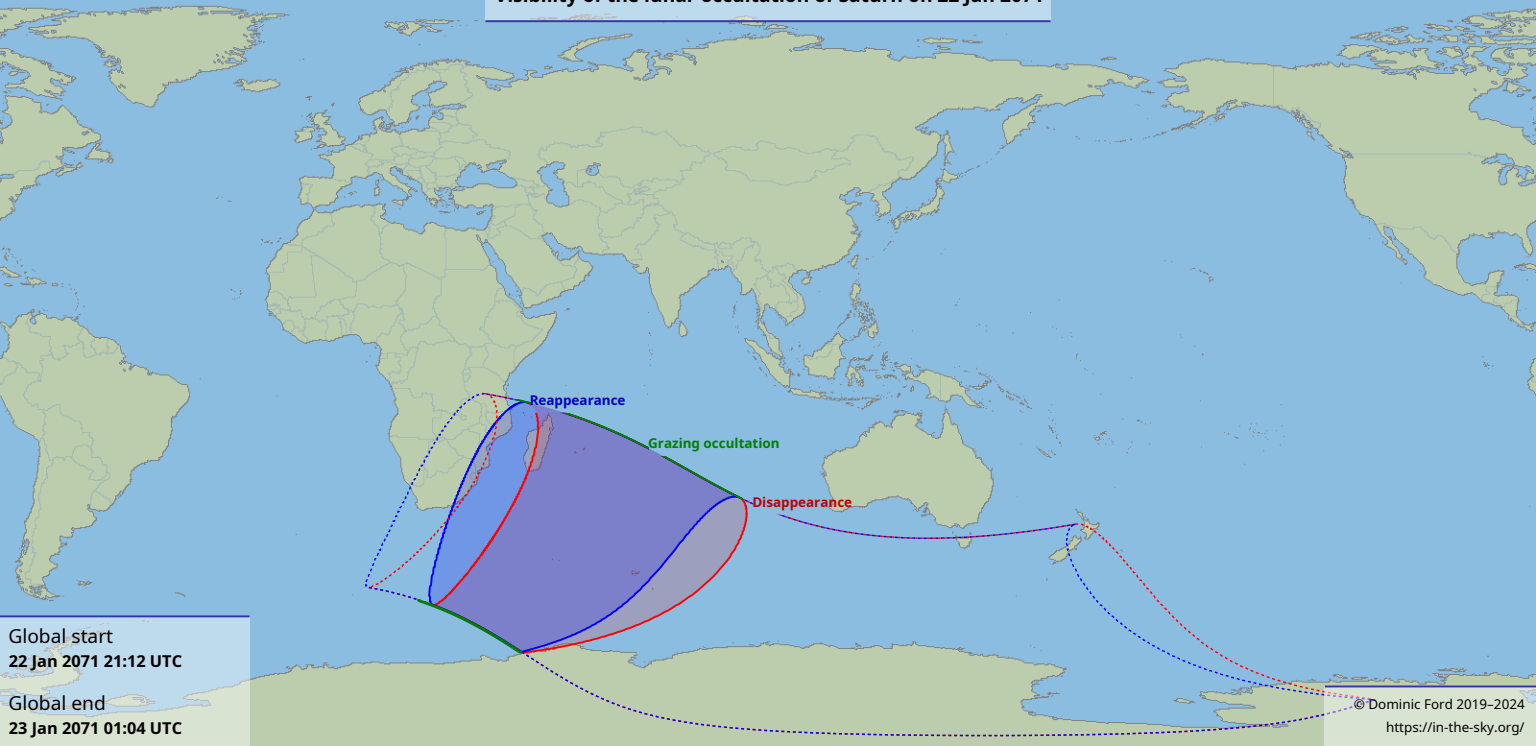

Visibility of the lunar occultation of Saturn on 22 Jan 2071

Global start
22 Jan 2071 21:12 UTC

Global end
23 Jan 2071 01:04 UTC