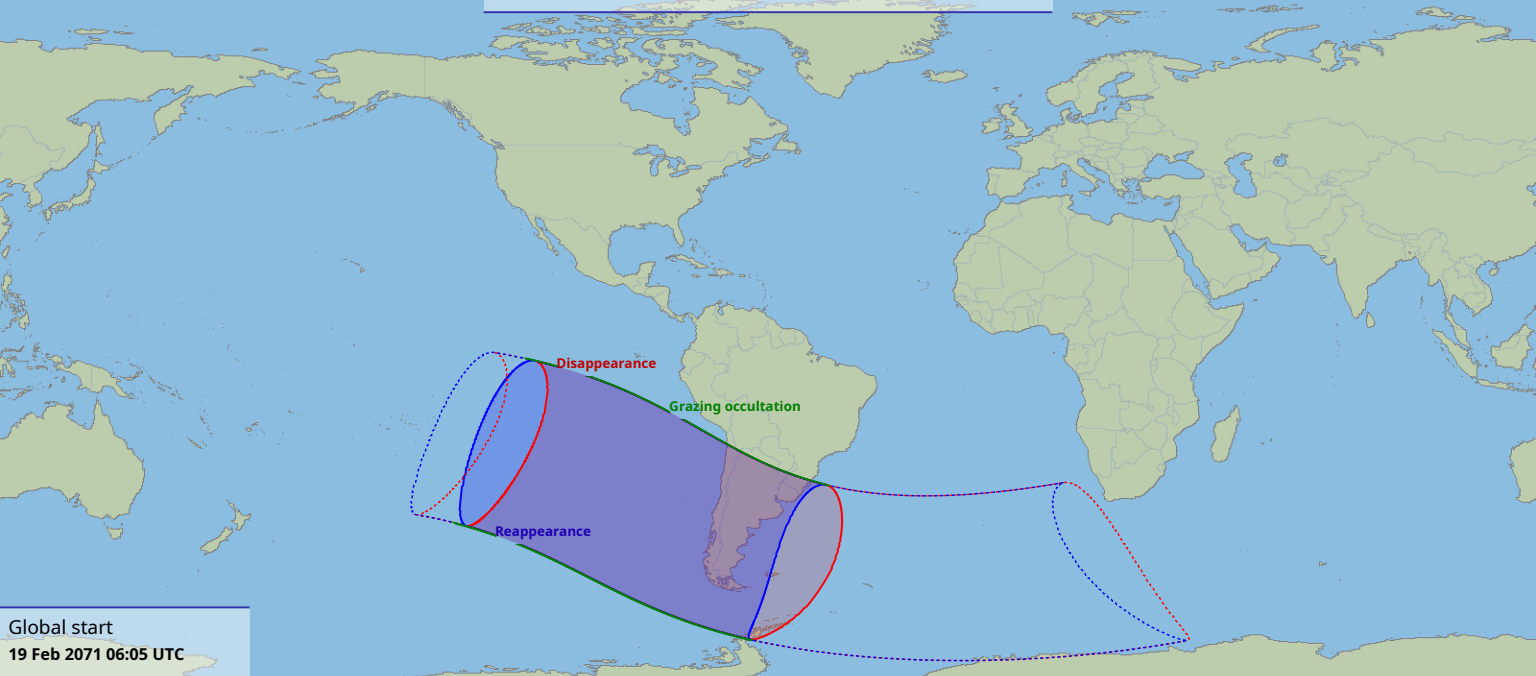

# Visibility of the lunar occultation of Saturn on 19 Feb 2071

Global start  
19 Feb 2071 06:05 UTC

Global end  
19 Feb 2071 10:07 UTC