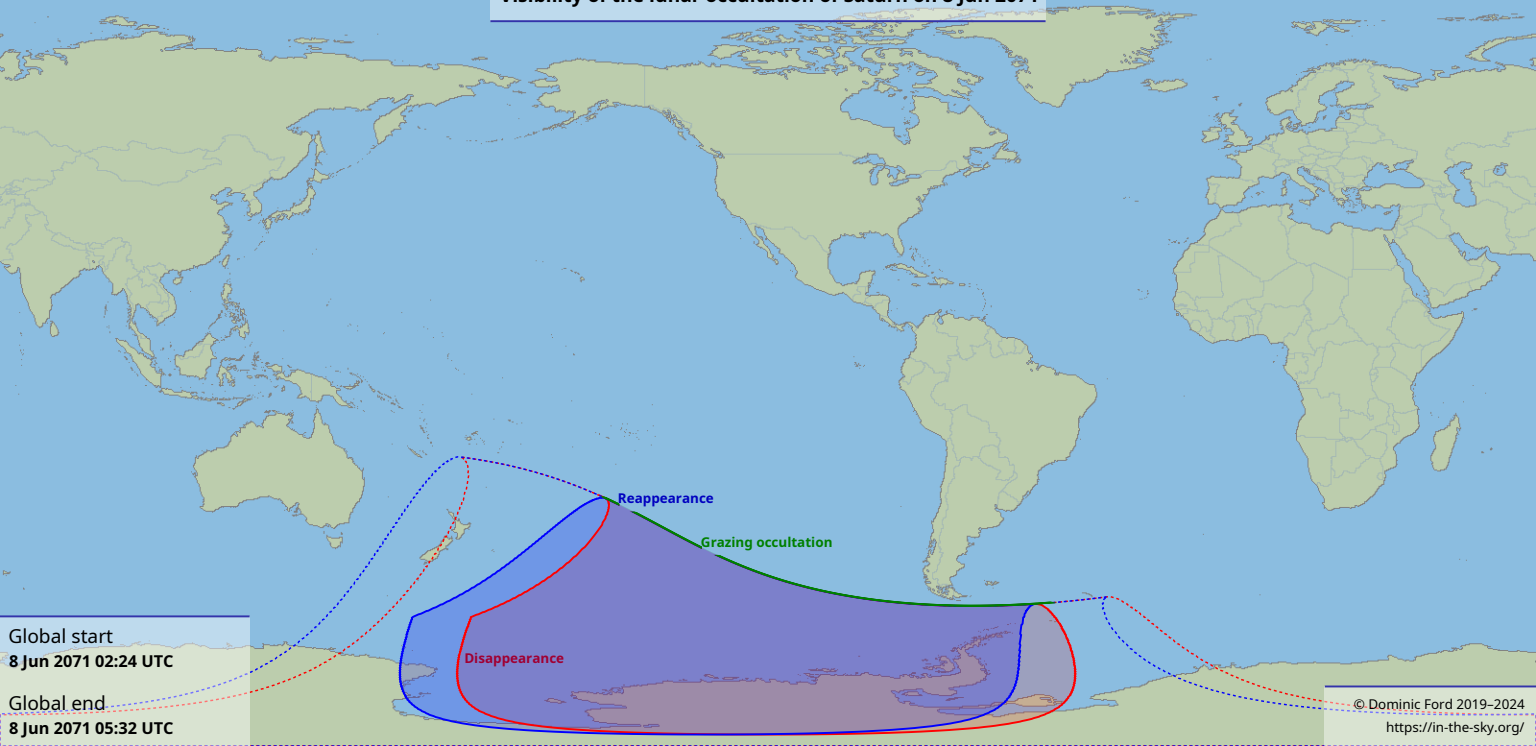

Visibility of the lunar occultation of Saturn on 8 Jun 2071

Global start
8 Jun 2071 02:24 UTC

Global end
8 Jun 2071 05:32 UTC