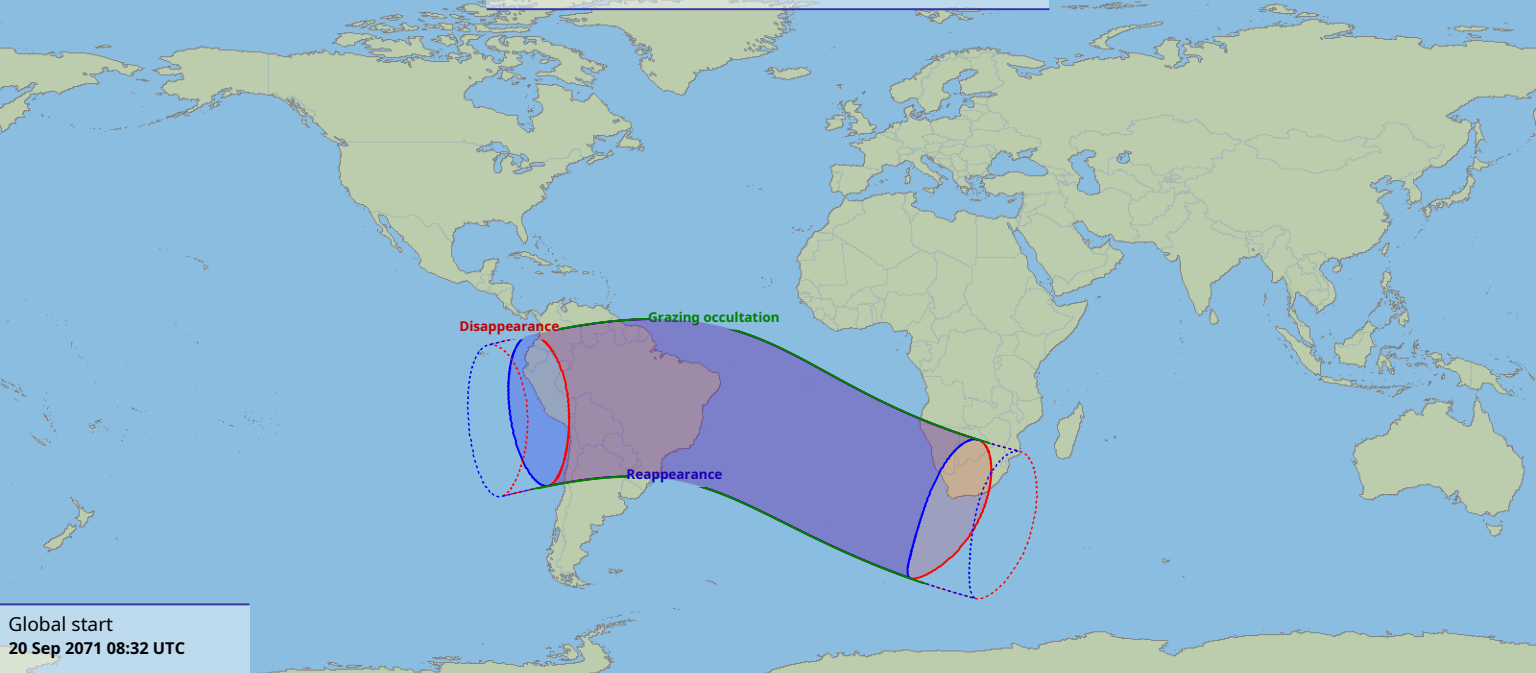

Visibility of the lunar occultation of Venus on 20 Sep 2071

Global start
20 Sep 2071 08:32 UTC

Global end
20 Sep 2071 12:37 UTC