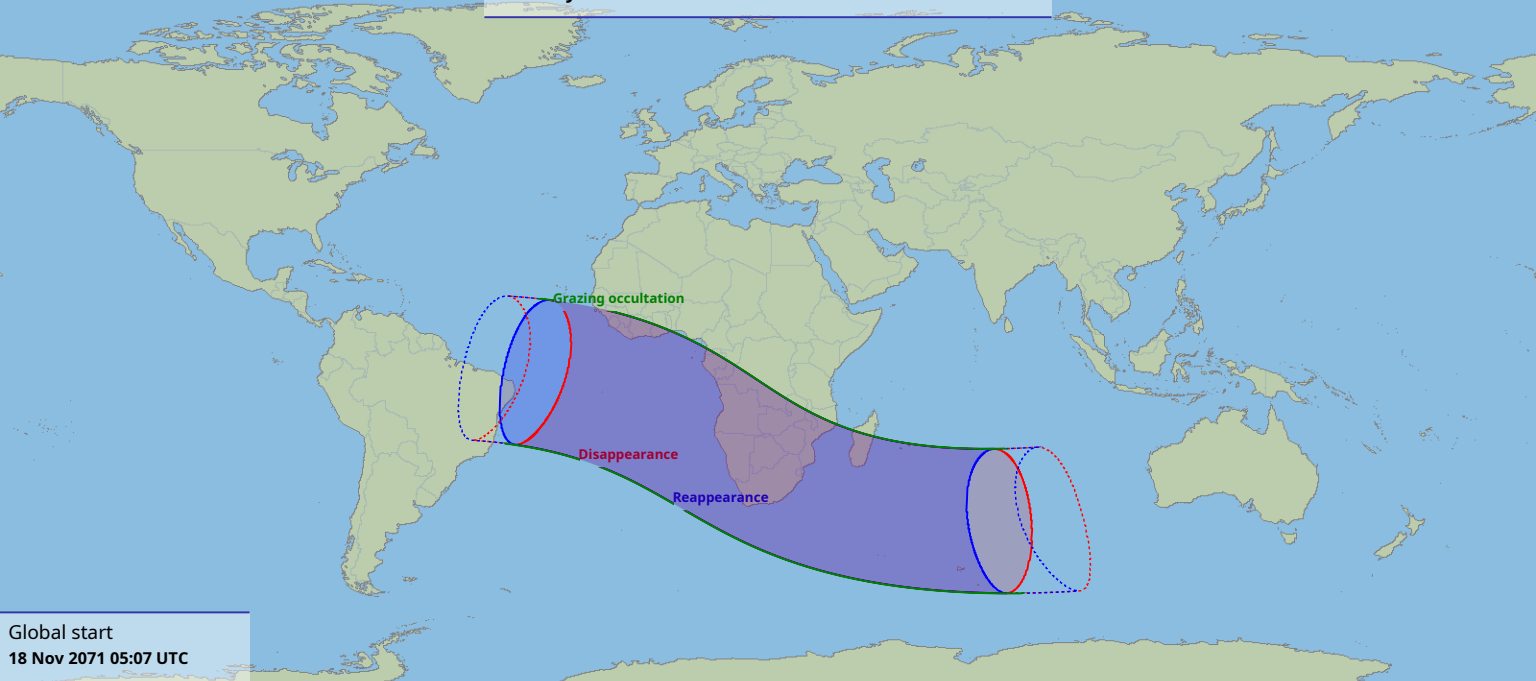

# Visibility of the lunar occultation of Venus on 18 Nov 2071

Global start  
18 Nov 2071 05:07 UTC

Global end  
18 Nov 2071 09:41 UTC