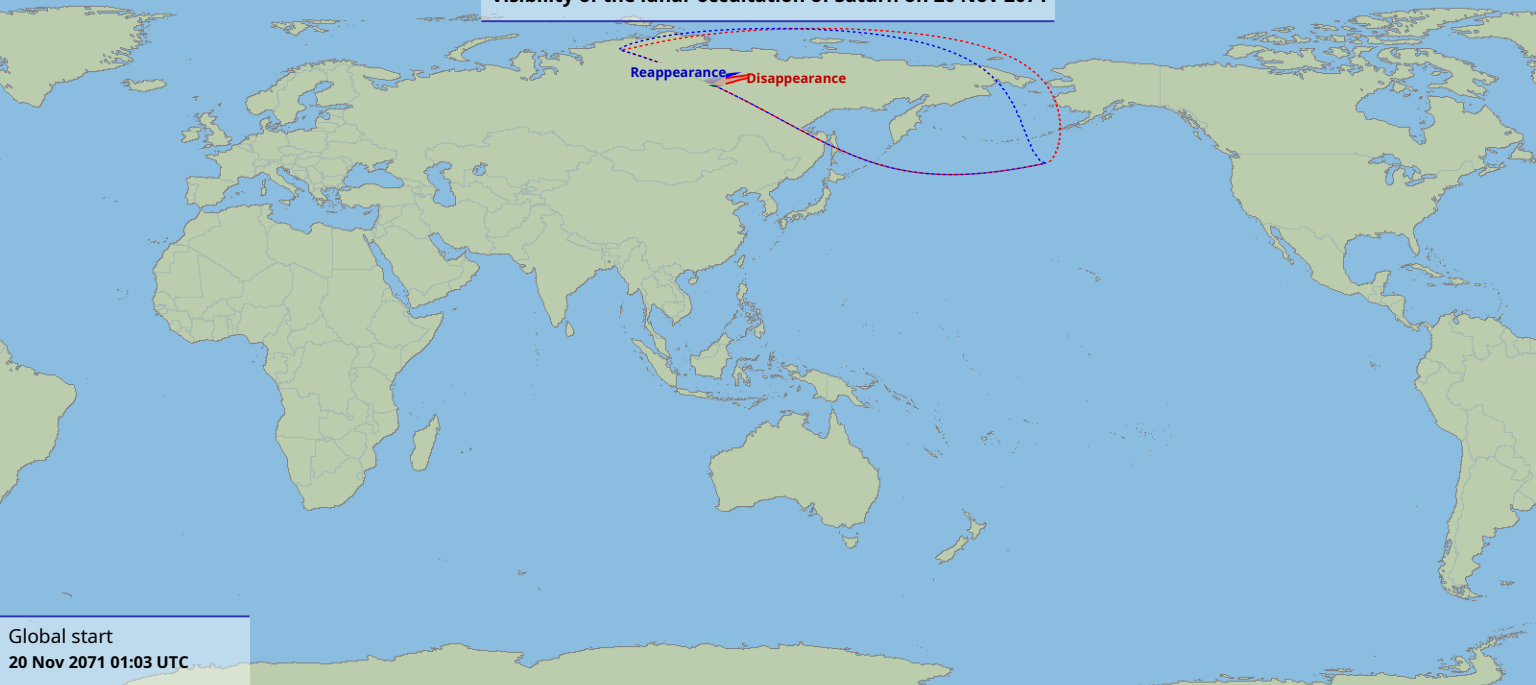

Visibility of the lunar occultation of Saturn on 20 Nov 2071

Global start
20 Nov 2071 01:03 UTC

Global end
20 Nov 2071 02:51 UTC