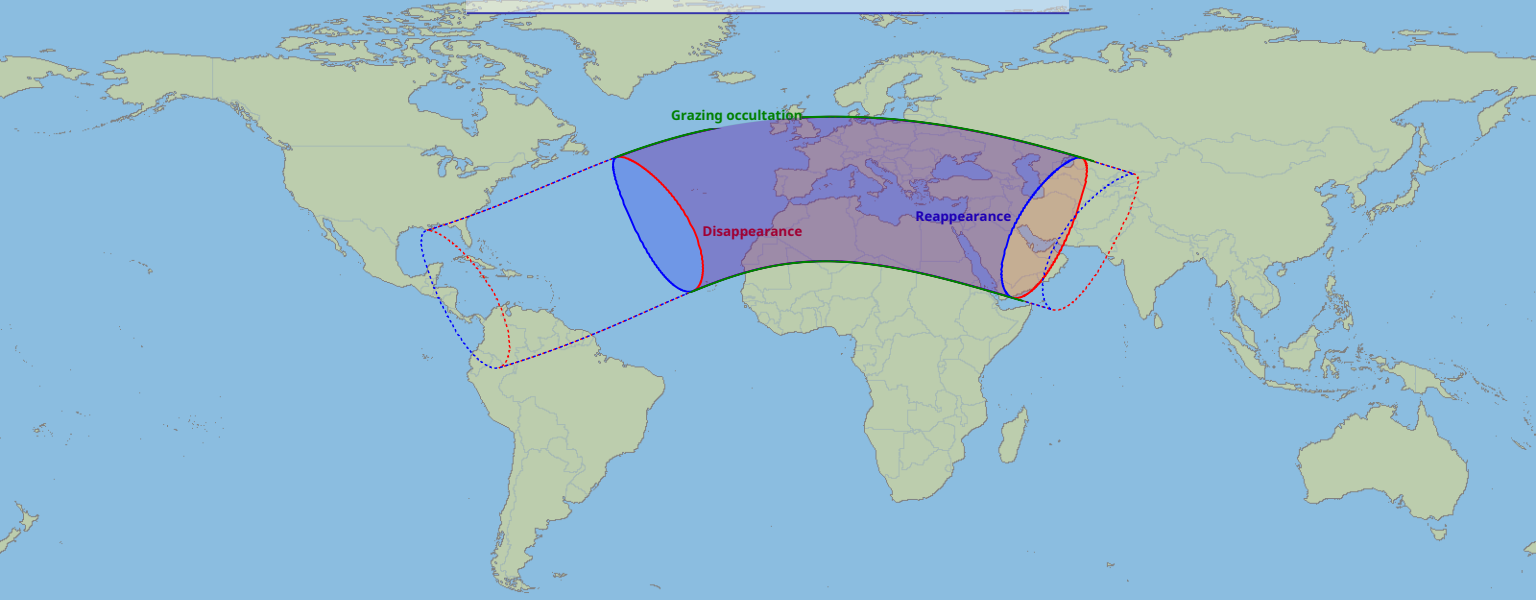

# Visibility of the lunar occultation of Aldebaran on 30 Jan 2072

Global start  
30 Jan 2072 18:38 UTC

Global end  
30 Jan 2072 22:46 UTC