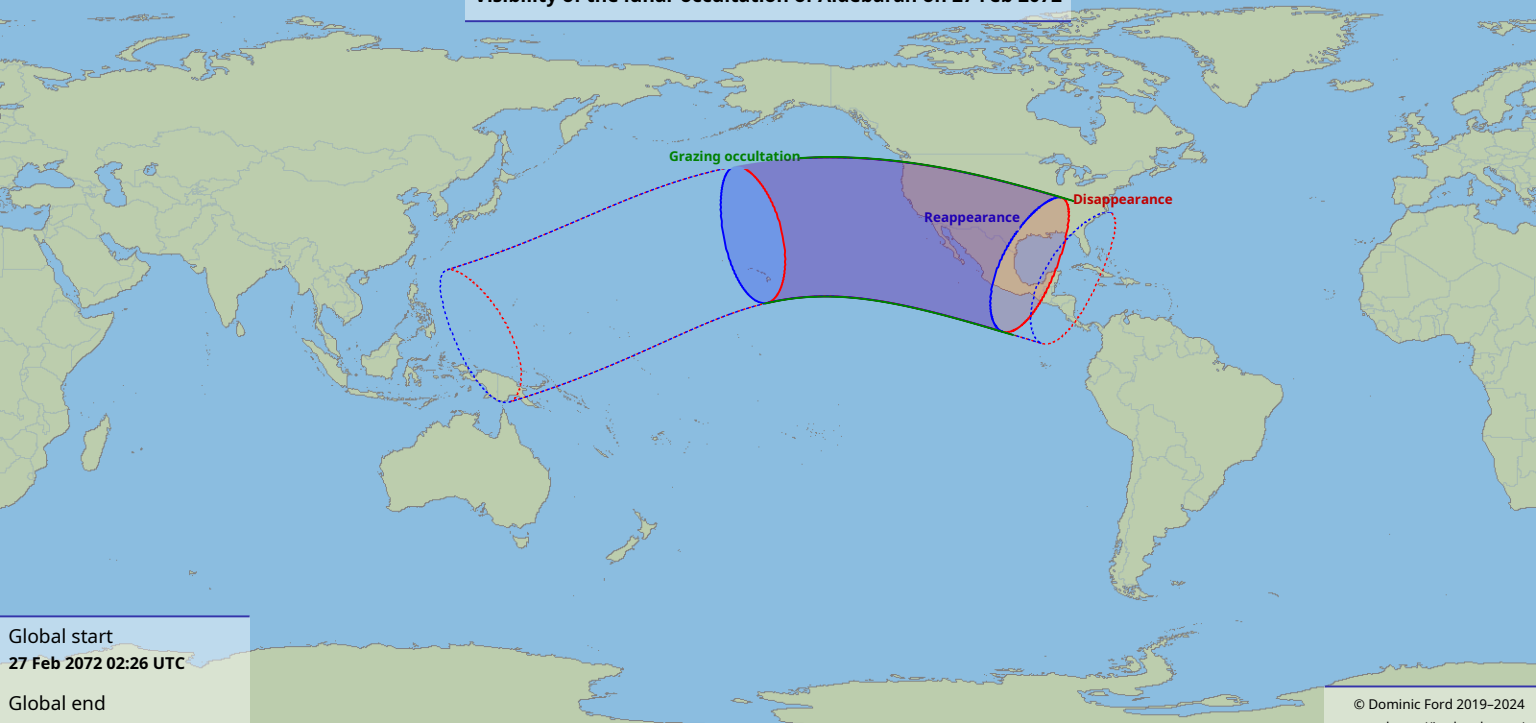

# Visibility of the lunar occultation of Aldebaran on 27 Feb 2072

Global start  
27 Feb 2072 02:26 UTC

Global end  
27 Feb 2072 06:44 UTC