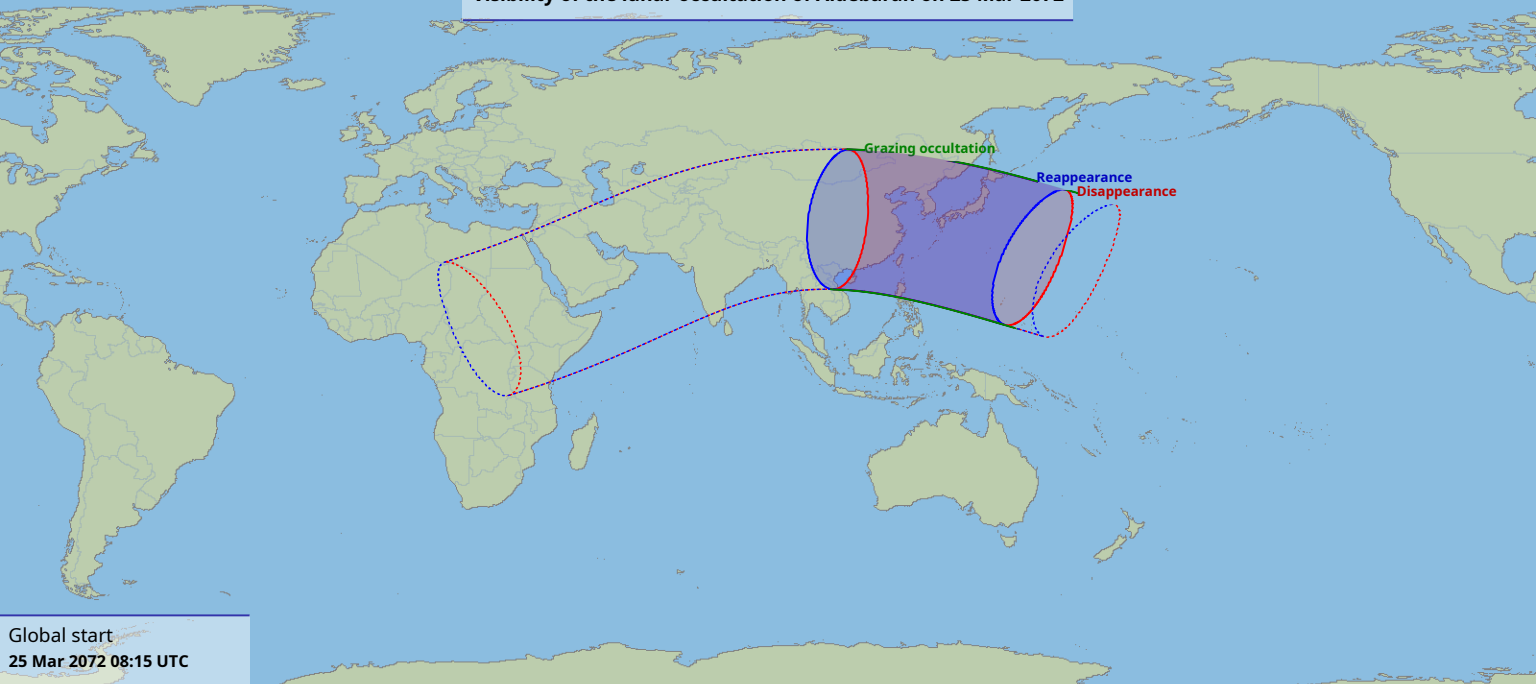

# Visibility of the lunar occultation of Aldebaran on 25 Mar 2072

Global start  
25 Mar 2072 08:15 UTC

Global end  
25 Mar 2072 12:33 UTC