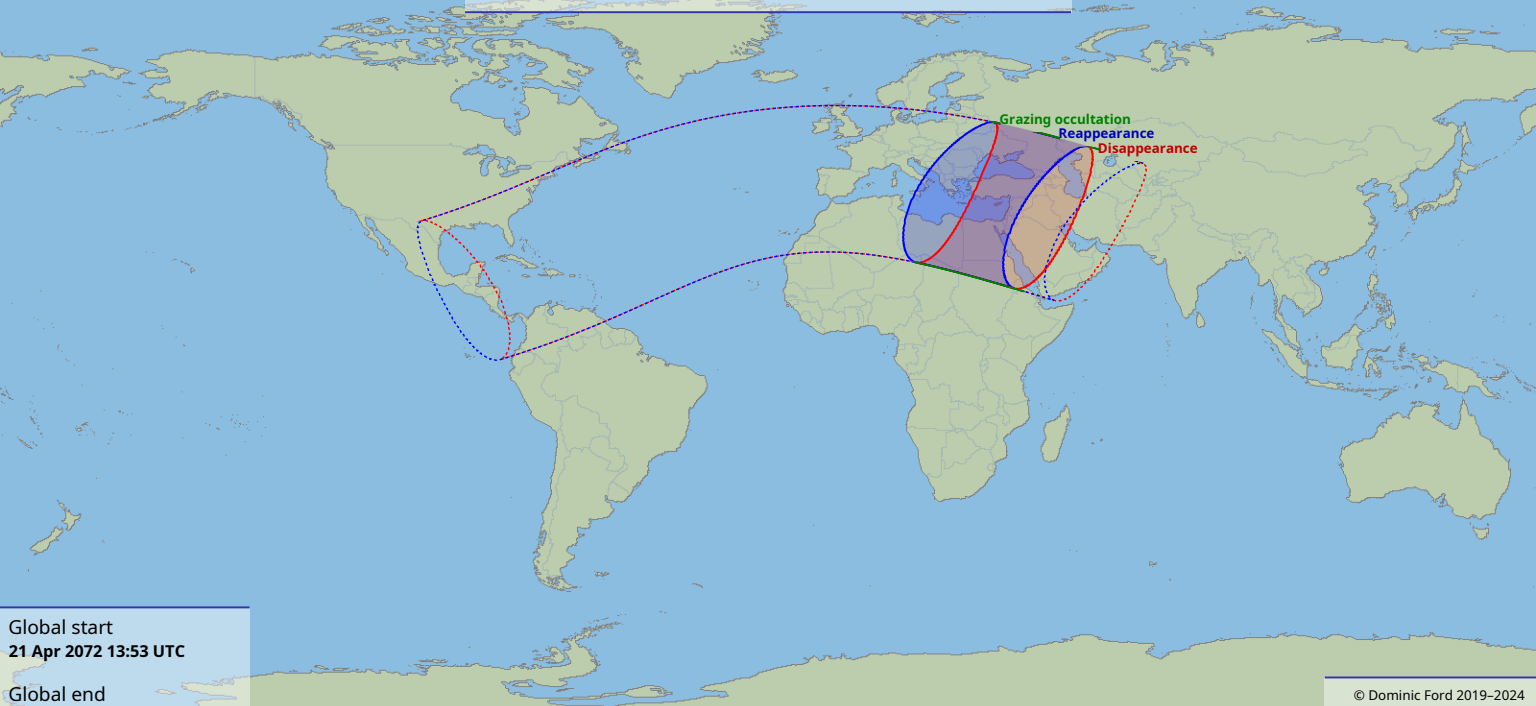

# Visibility of the lunar occultation of Aldebaran on 21 Apr 2072

Global start  
21 Apr 2072 13:53 UTC

Global end  
21 Apr 2072 18:04 UTC