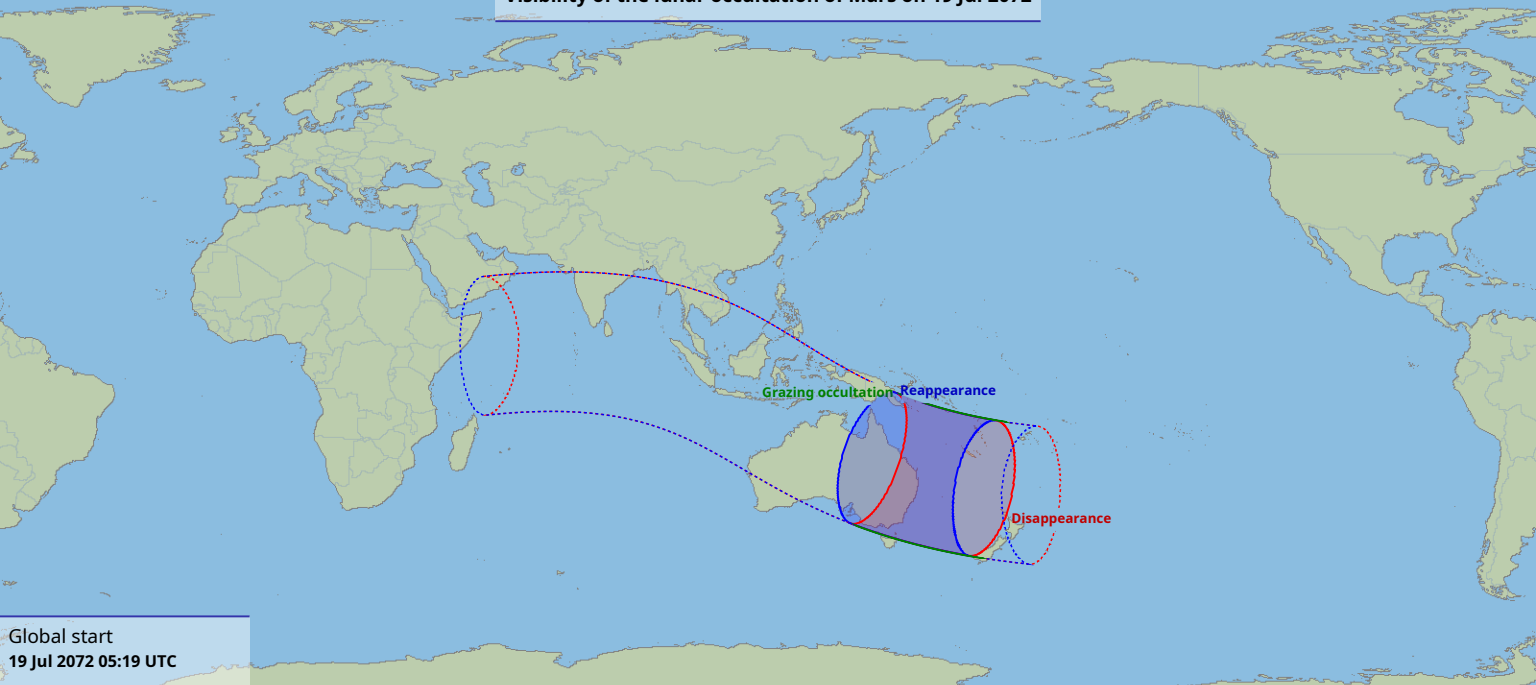

Visibility of the lunar occultation of Mars on 19 Jul 2072

Global start
19 Jul 2072 05:19 UTC

Global end
19 Jul 2072 09:35 UTC