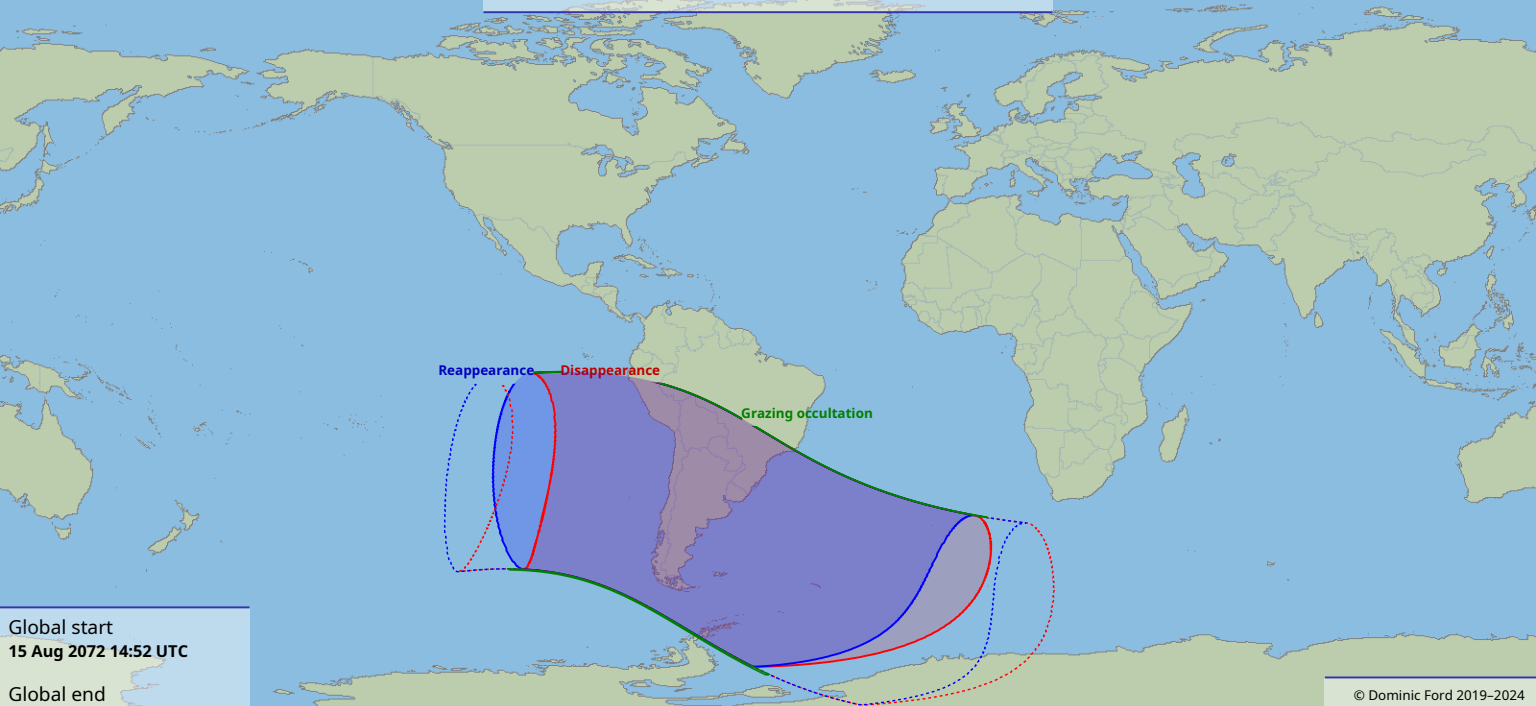

Visibility of the lunar occultation of Venus on 15 Aug 2072

Global start
15 Aug 2072 14:52 UTC

Global end
15 Aug 2072 18:41 UTC