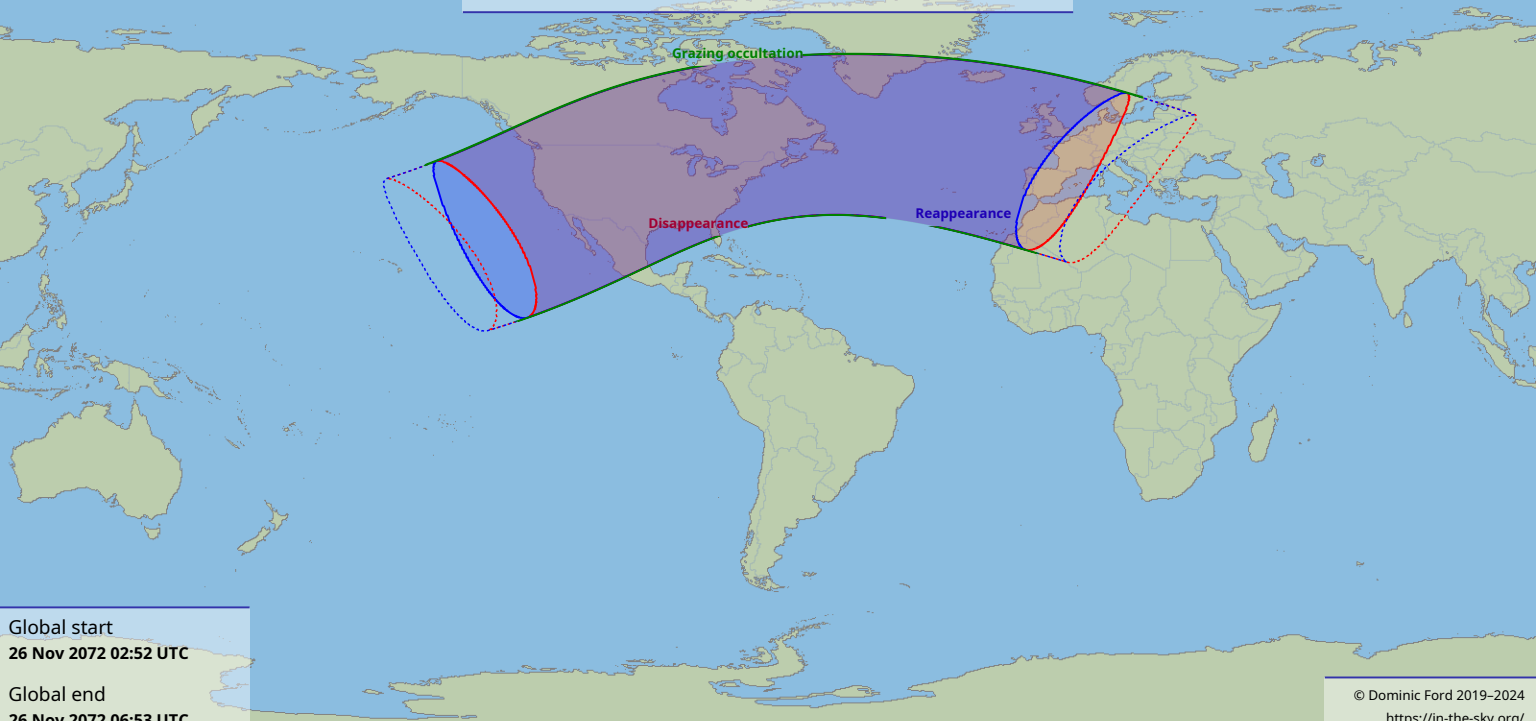

# Visibility of the lunar occultation of Aldebaran on 26 Nov 2072

Global start  
26 Nov 2072 02:52 UTC

Global end  
26 Nov 2072 06:53 UTC