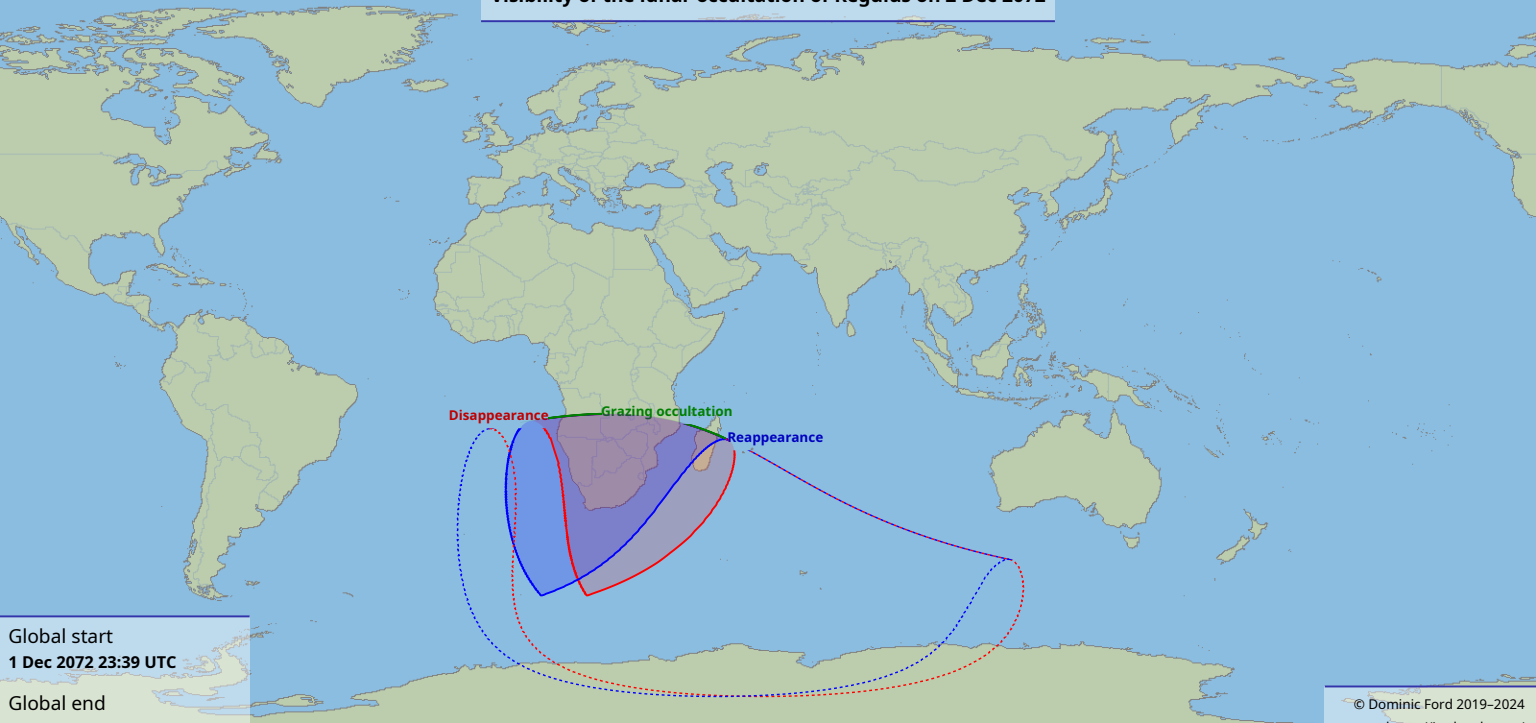

Visibility of the lunar occultation of Regulus on 2 Dec 2072

Global start
1 Dec 2072 23:39 UTC

Global end
2 Dec 2072 02:59 UTC