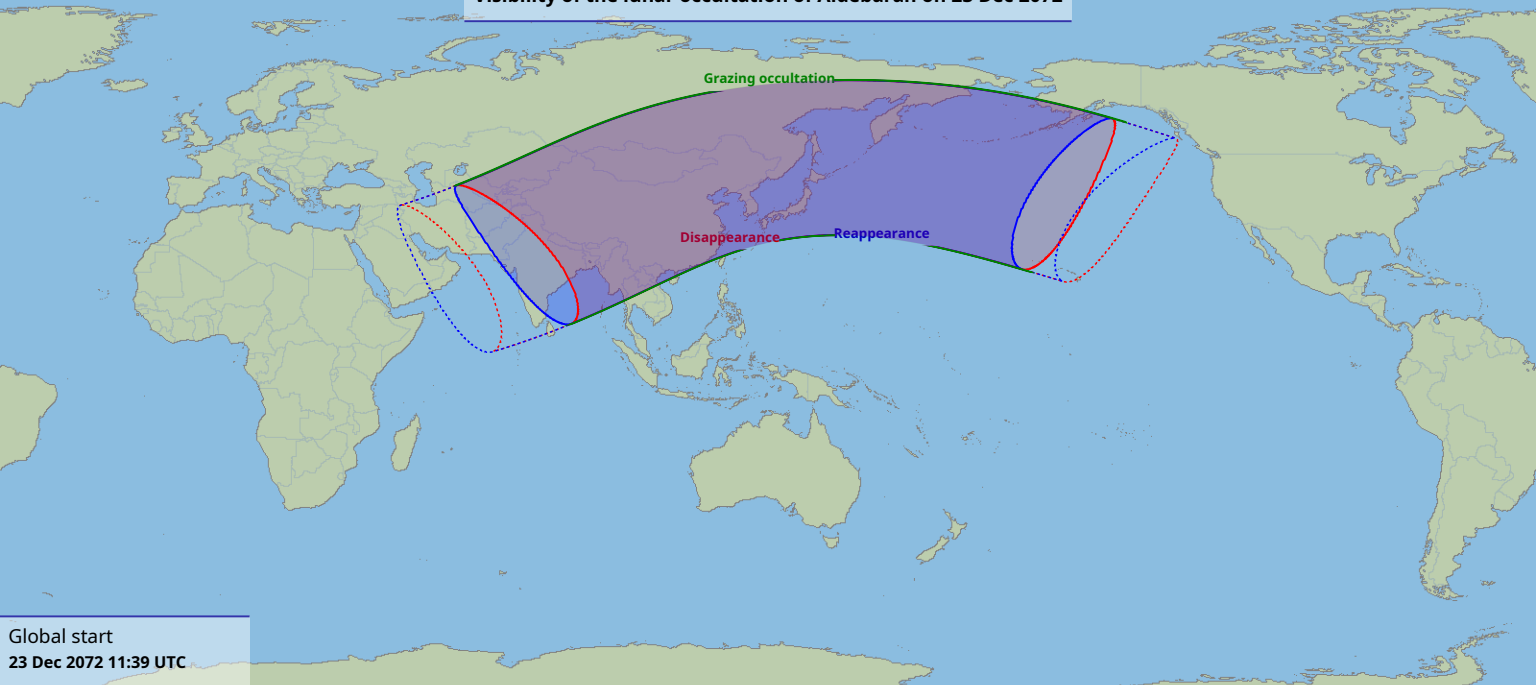

Visibility of the lunar occultation of Aldebaran on 23 Dec 2072

Global start
23 Dec 2072 11:39 UTC

Global end
23 Dec 2072 15:44 UTC