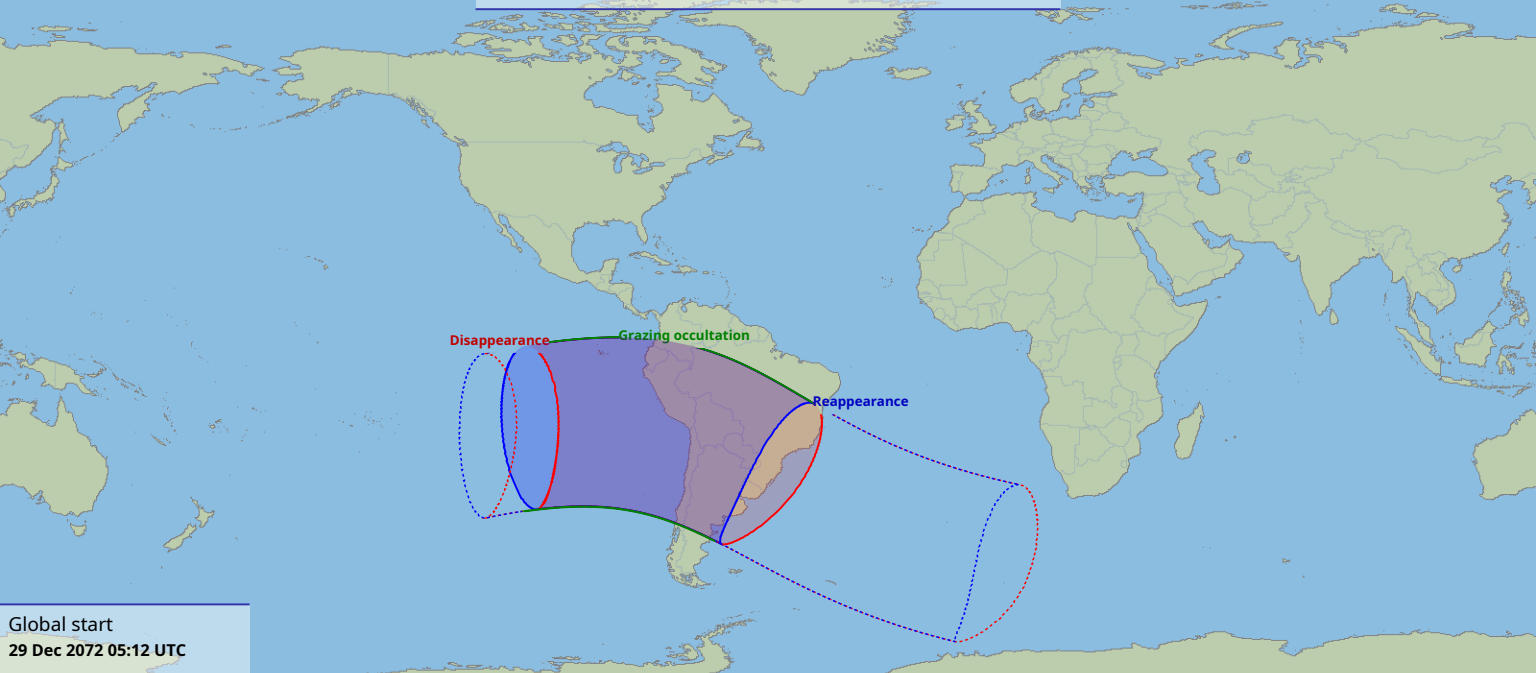

Visibility of the lunar occultation of Regulus on 29 Dec 2072

Global start
29 Dec 2072 05:12 UTC

Global end
29 Dec 2072 08:59 UTC