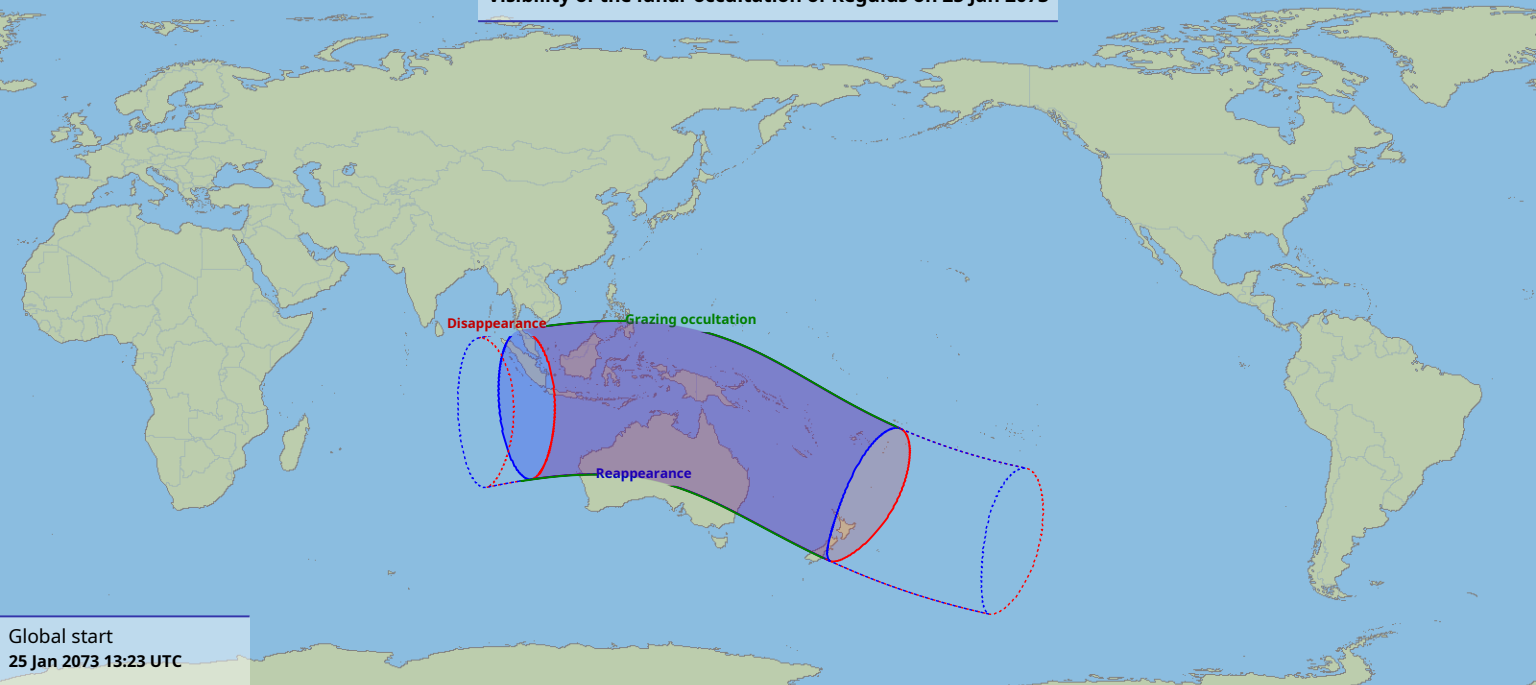

Visibility of the lunar occultation of Regulus on 25 Jan 2073

Global start
25 Jan 2073 13:23 UTC

Global end
25 Jan 2073 17:16 UTC