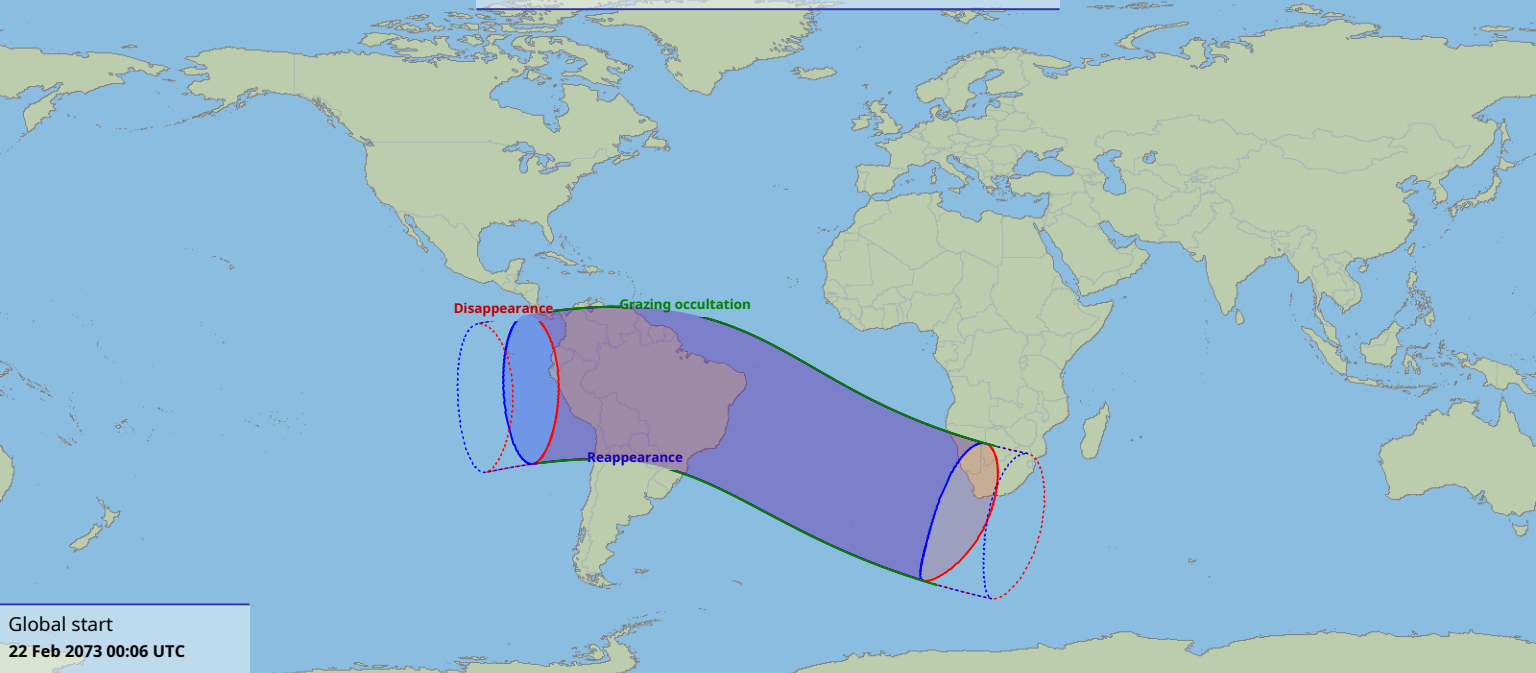

Visibility of the lunar occultation of Regulus on 22 Feb 2073

Global start
22 Feb 2073 00:06 UTC

Global end
22 Feb 2073 03:57 UTC