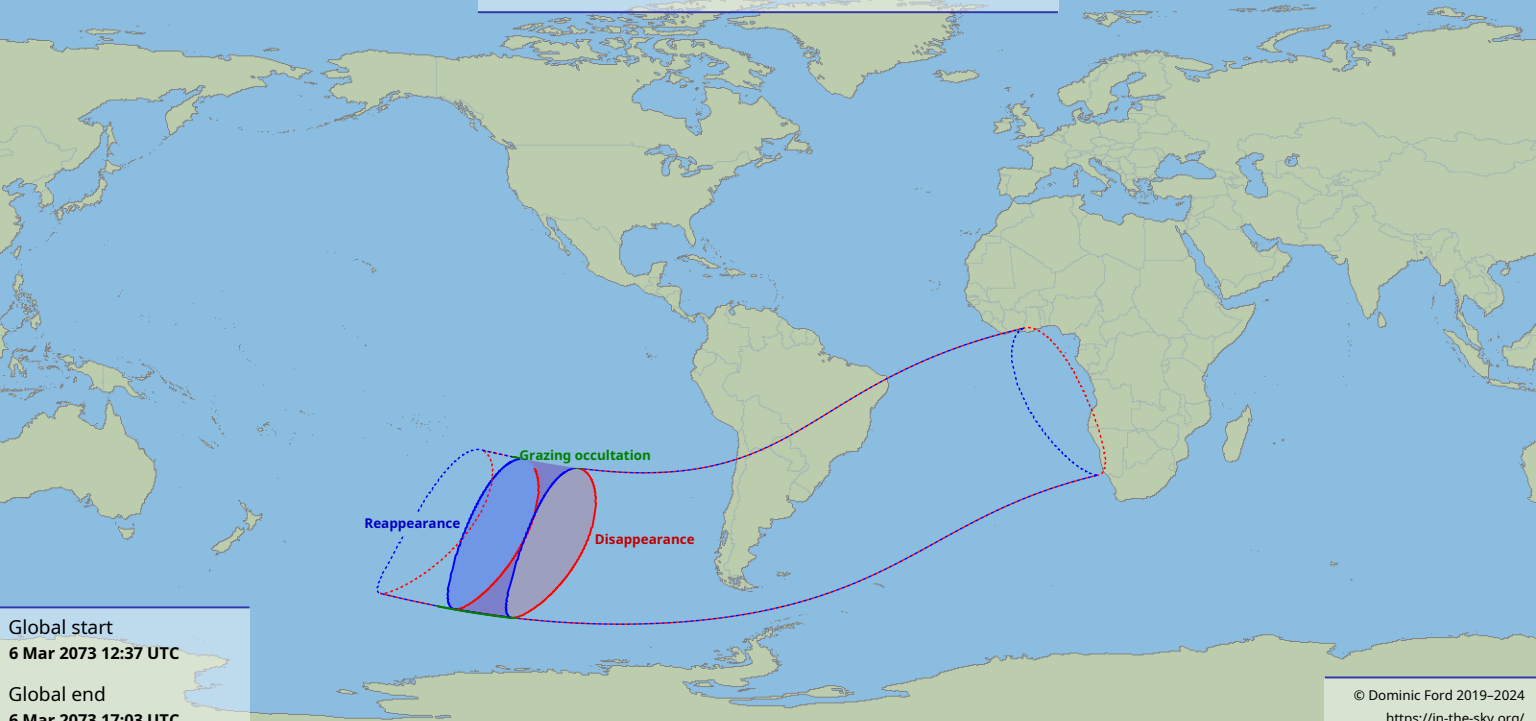

# Visibility of the lunar occultation of Mercury on 6 Mar 2073

Global start  
6 Mar 2073 12:37 UTC

Global end  
6 Mar 2073 17:03 UTC