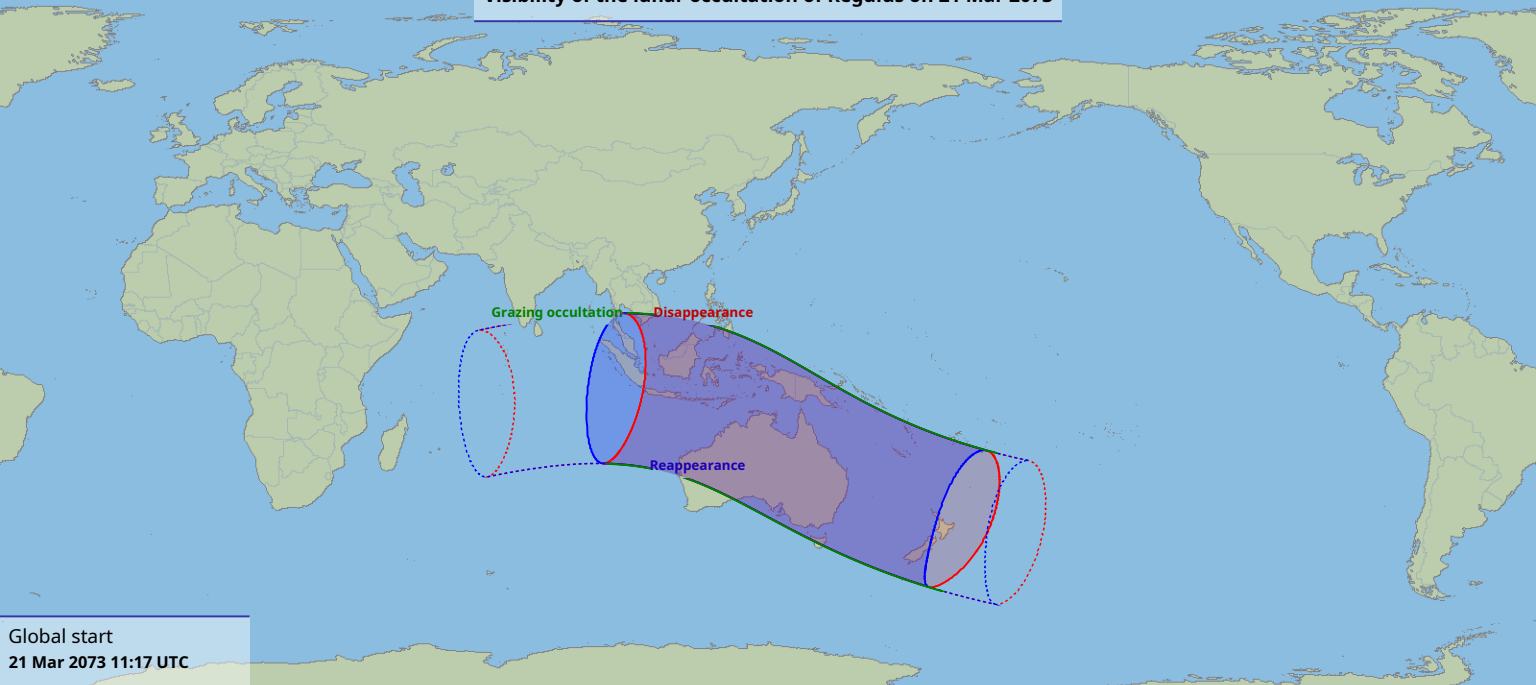

# Visibility of the lunar occultation of Regulus on 21 Mar 2023

Global start  
21 Mar 2023 11:17 UTC

Global end  
21 Mar 2023 15:12 UTC