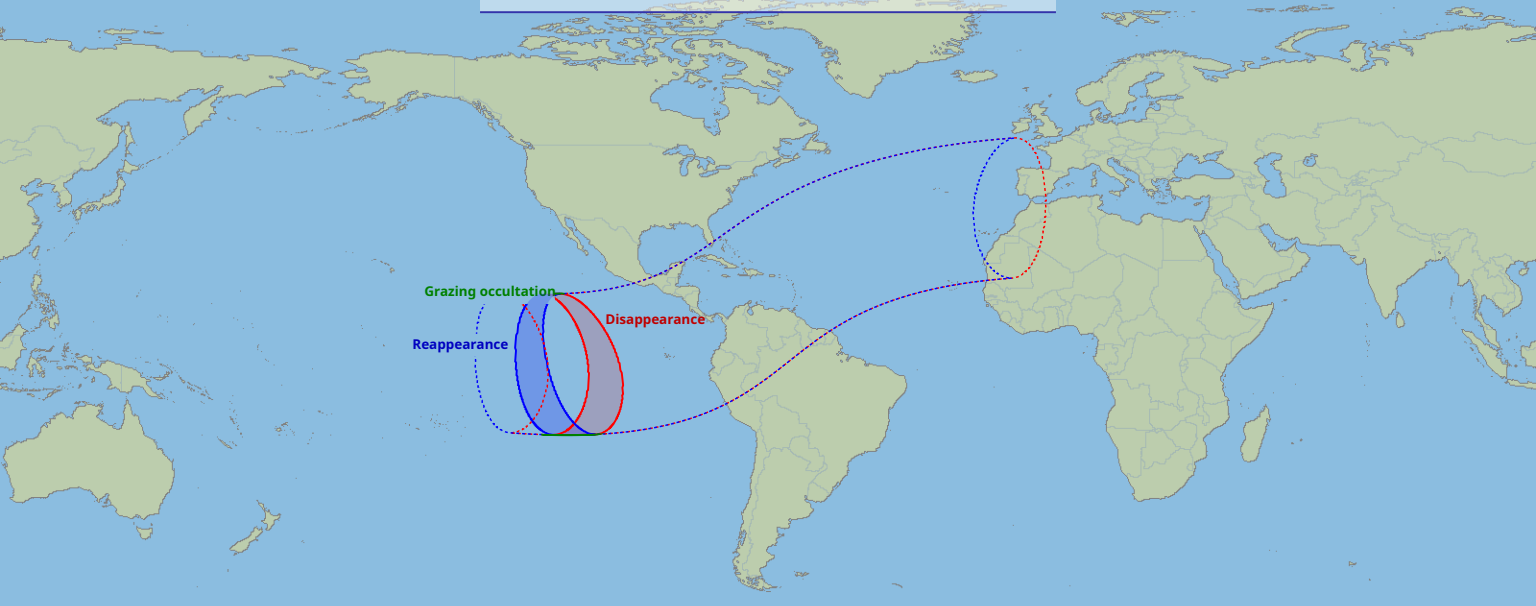

Visibility of the lunar occultation of Mercury on 5 Apr 2023

Global start
5 Apr 2023 12:41 UTC

Global end
5 Apr 2023 17:55 UTC