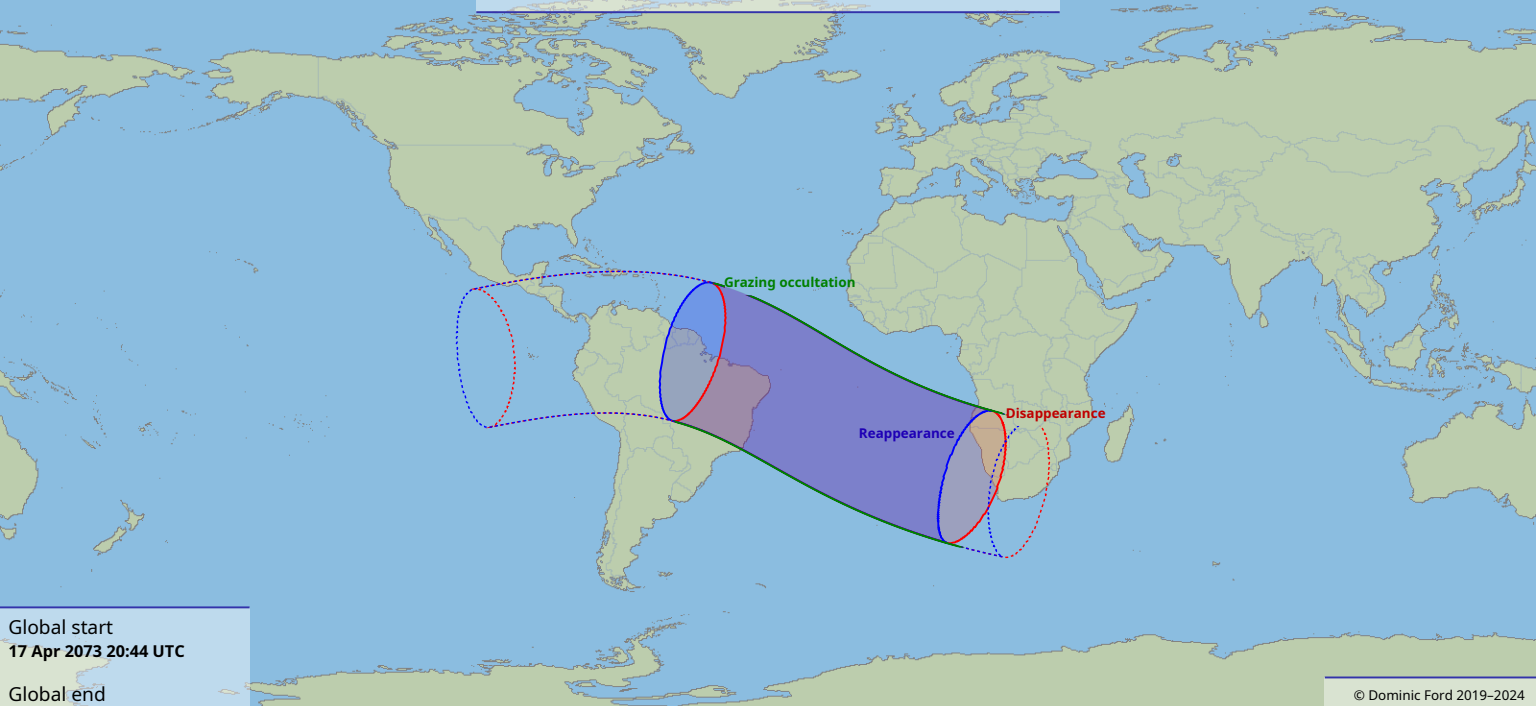

Visibility of the lunar occultation of Regulus on 17 Apr 2023

Global start
17 Apr 2023 20:44 UTC

Global end
18 Apr 2023 00:50 UTC