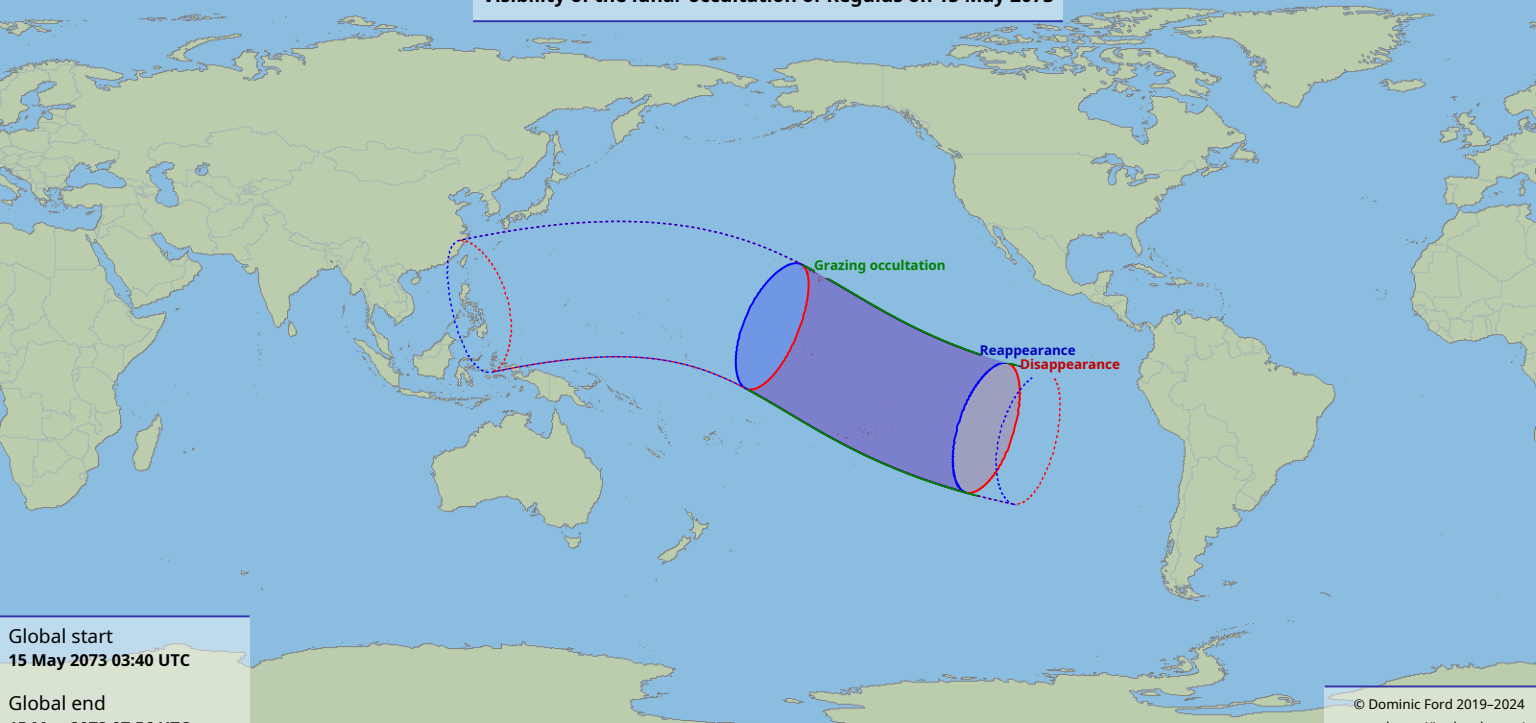

Visibility of the lunar occultation of Regulus on 15 May 2073

Global start
15 May 2073 03:40 UTC

Global end
15 May 2073 07:56 UTC