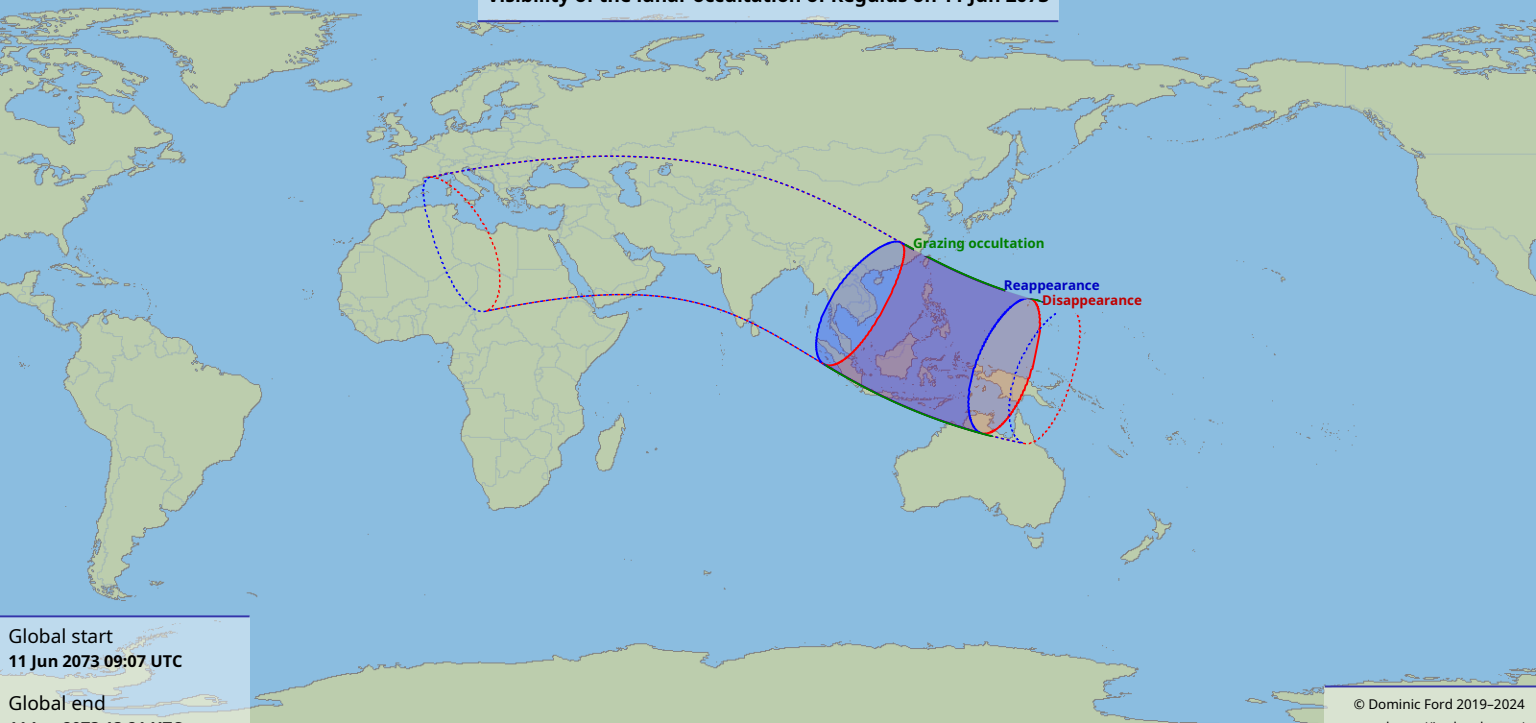

Visibility of the lunar occultation of Regulus on 11 Jun 2073

Global start
11 Jun 2073 09:07 UTC

Global end
11 Jun 2073 13:21 UTC