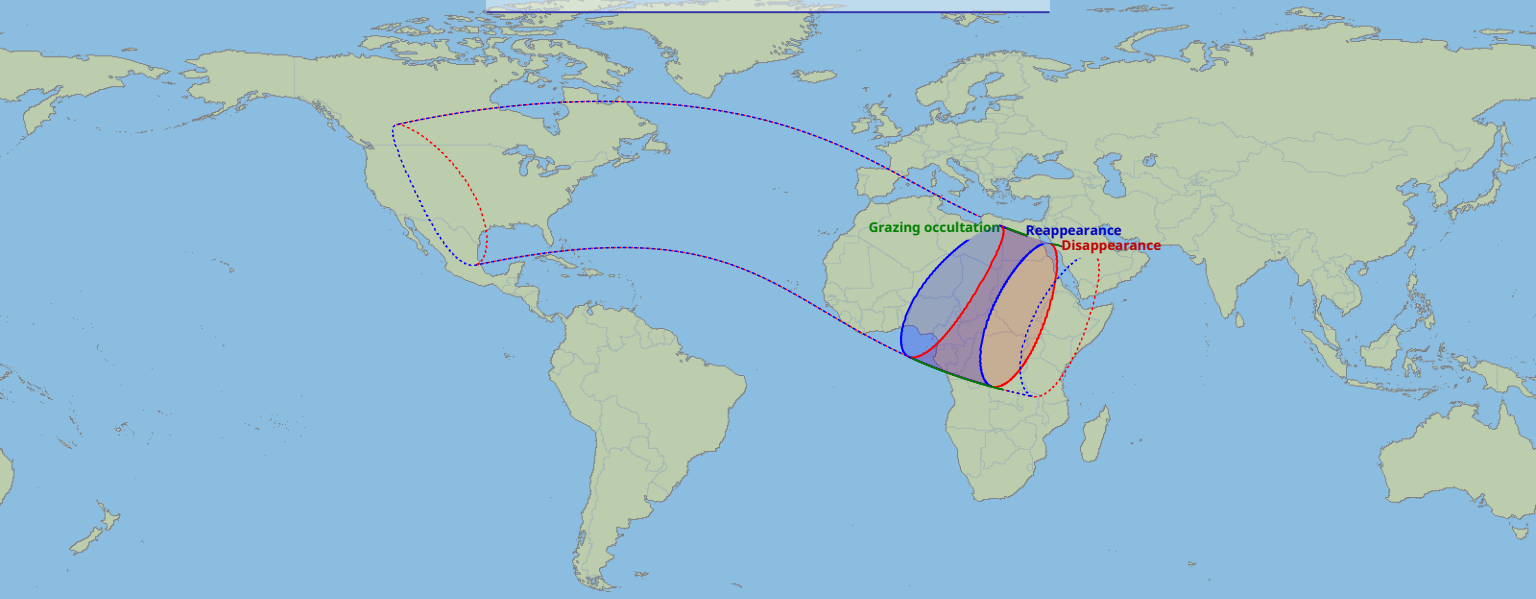

Visibility of the lunar occultation of Regulus on 8 Jul 2023

Global start
8 Jul 2023 15:00 UTC

Global end
8 Jul 2023 19:04 UTC