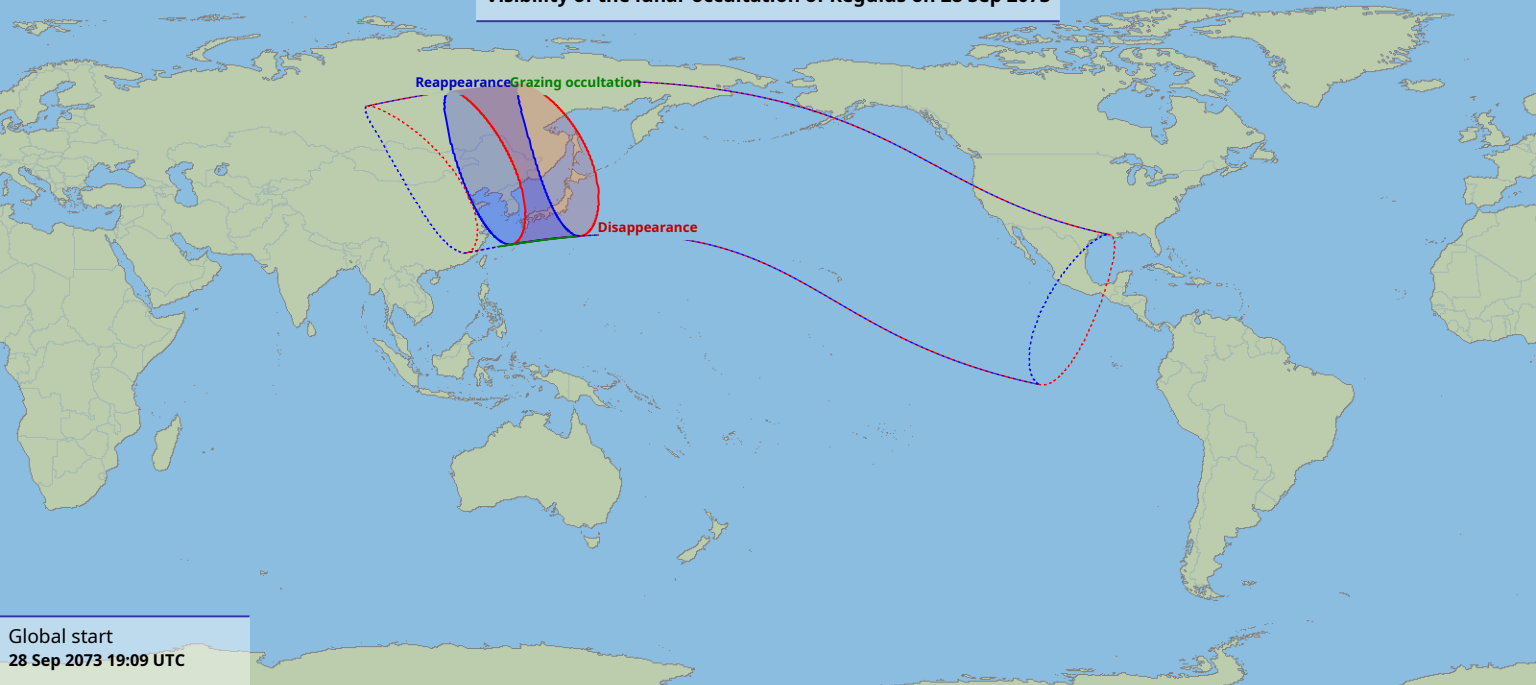

Visibility of the lunar occultation of Regulus on 28 Sep 2023

Global start
28 Sep 2023 19:09 UTC

Global end
28 Sep 2023 23:04 UTC