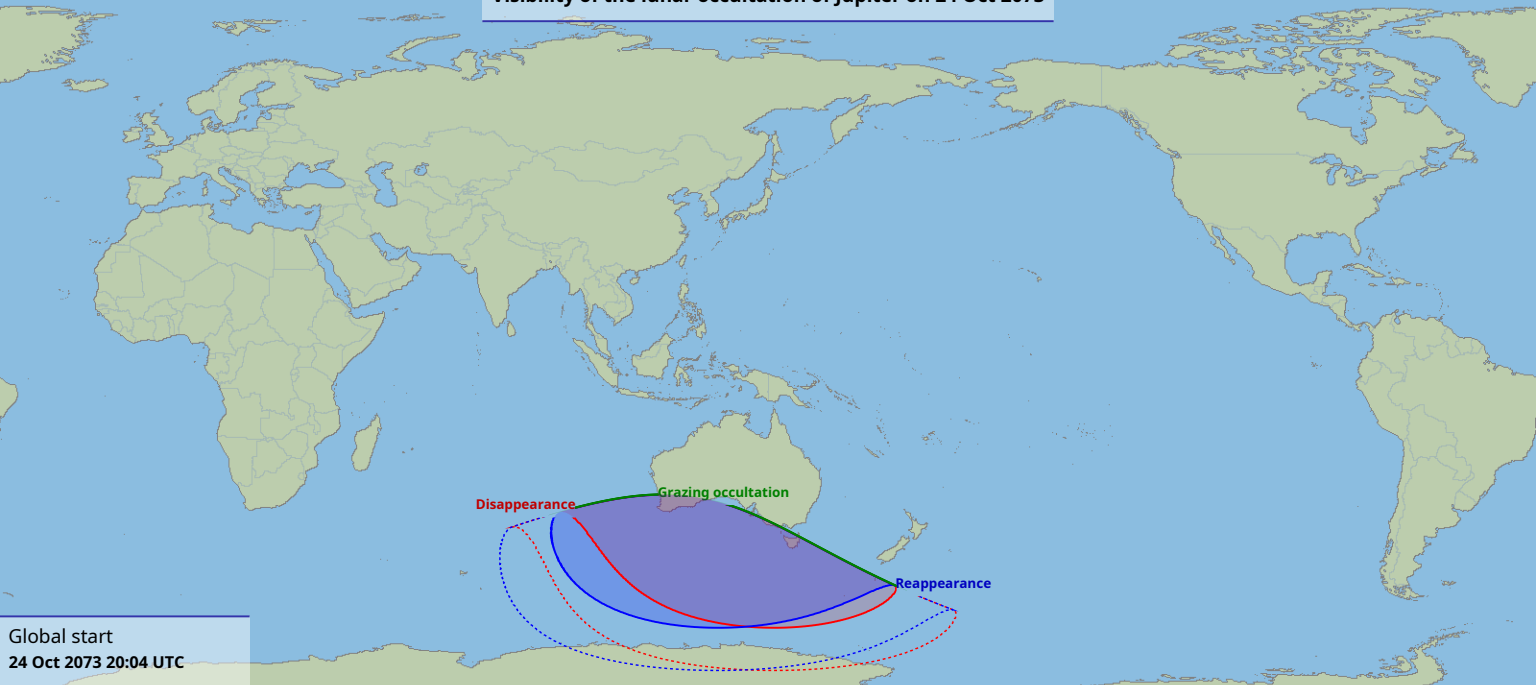

# Visibility of the lunar occultation of Jupiter on 24 Oct 2073

Global start  
24 Oct 2073 20:04 UTC

Global end  
24 Oct 2073 22:30 UTC