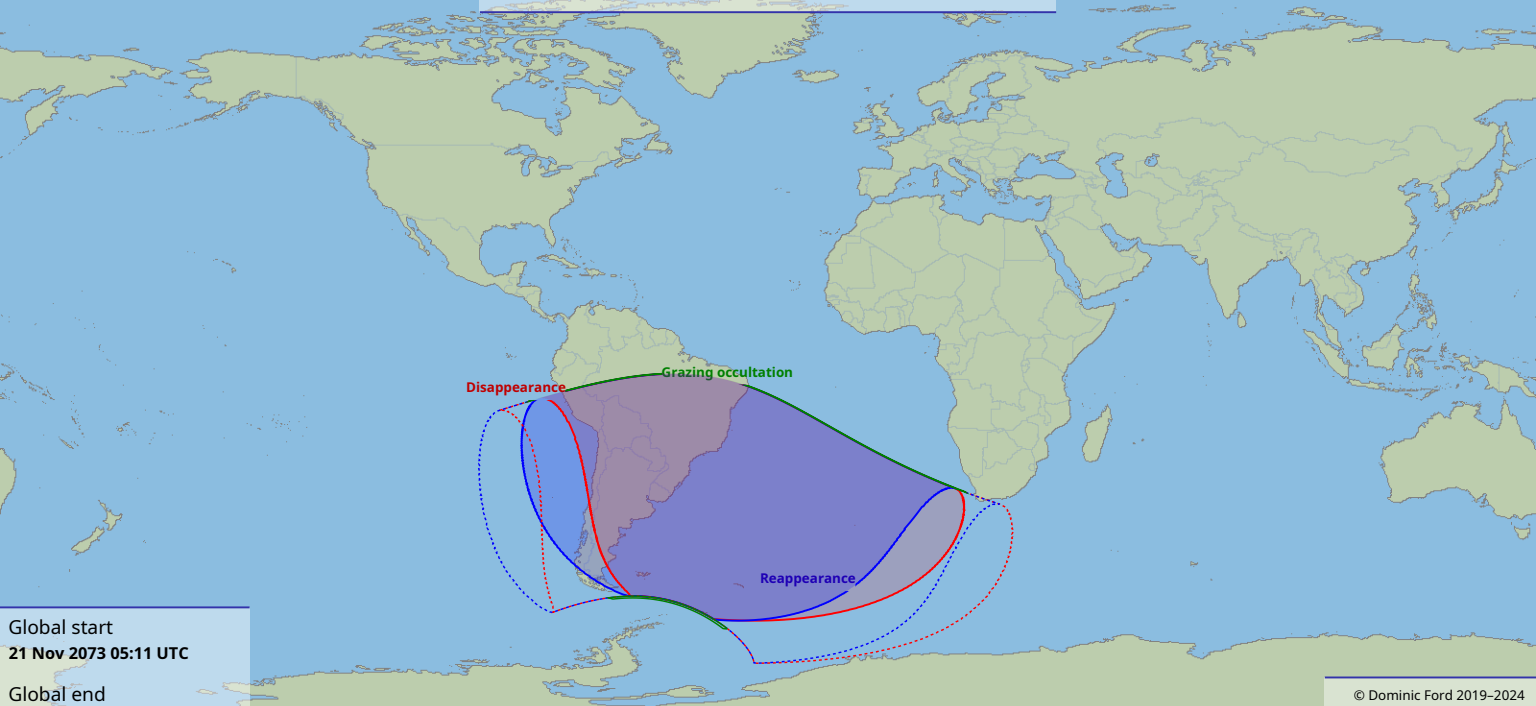

Visibility of the lunar occultation of Jupiter on 21 Nov 2073

Global start
21 Nov 2073 05:11 UTC

Global end
21 Nov 2073 08:51 UTC