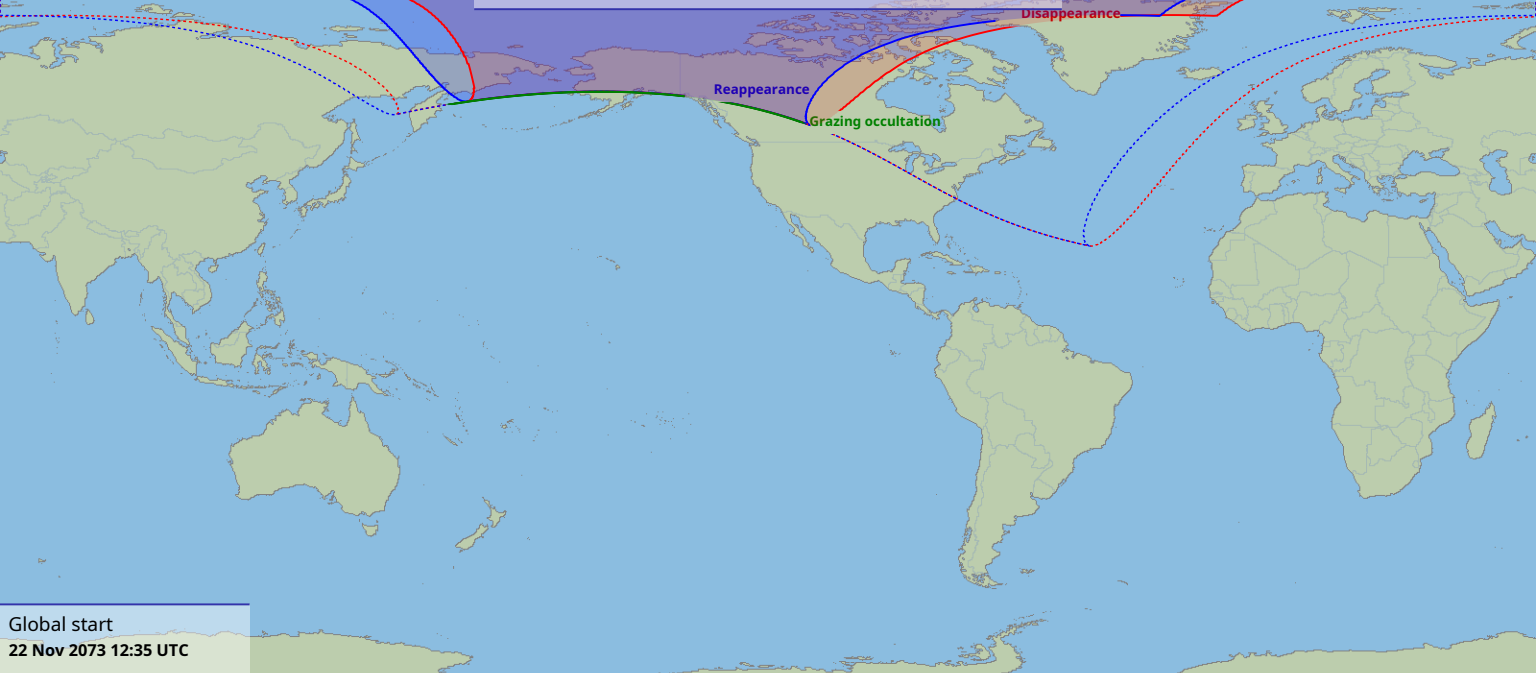

Visibility of the lunar occultation of Regulus on 22 Nov 2023

Global start
22 Nov 2023 12:35 UTC

Global end
22 Nov 2023 15:33 UTC