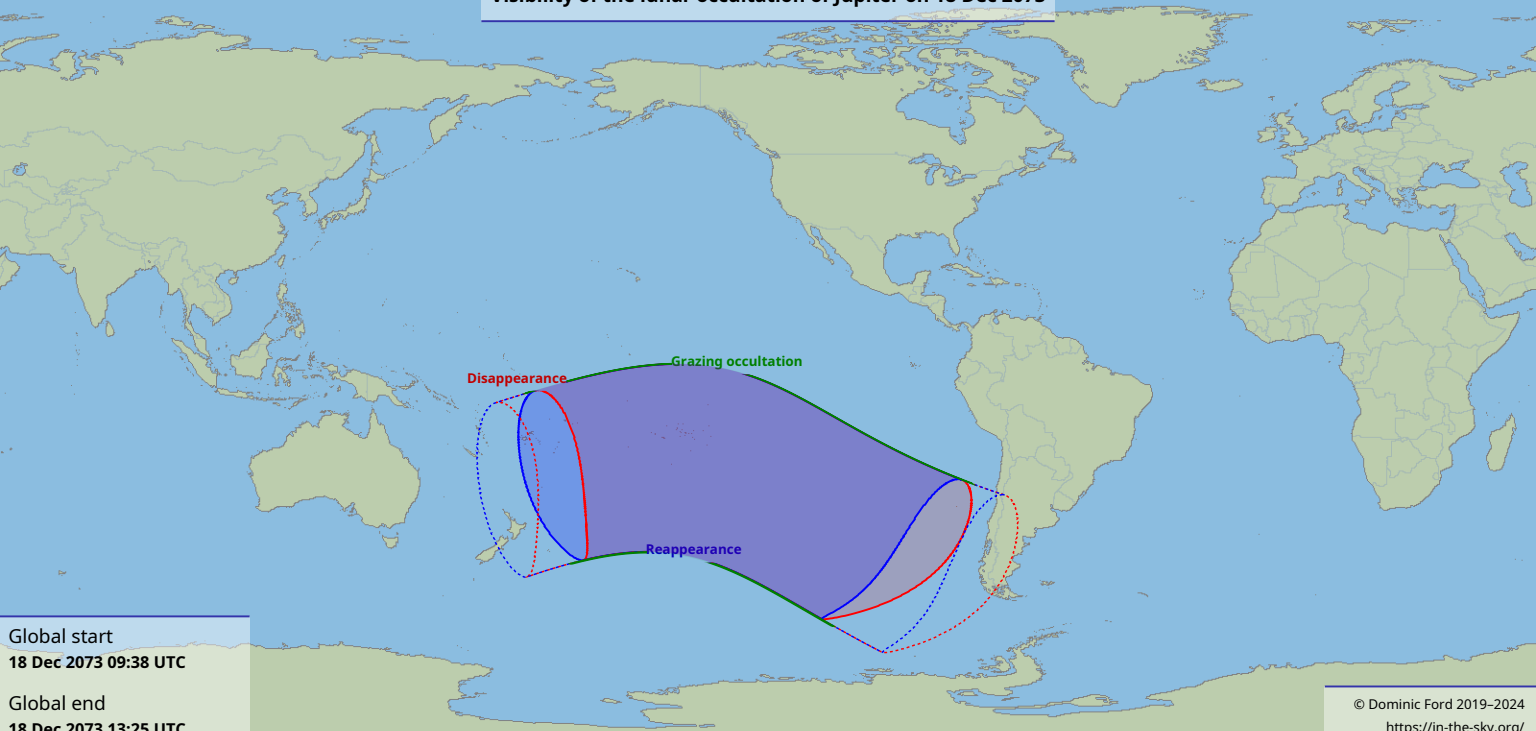

# Visibility of the lunar occultation of Jupiter on 18 Dec 2023

Global start  
18 Dec 2023 09:38 UTC

Global end  
18 Dec 2023 13:25 UTC