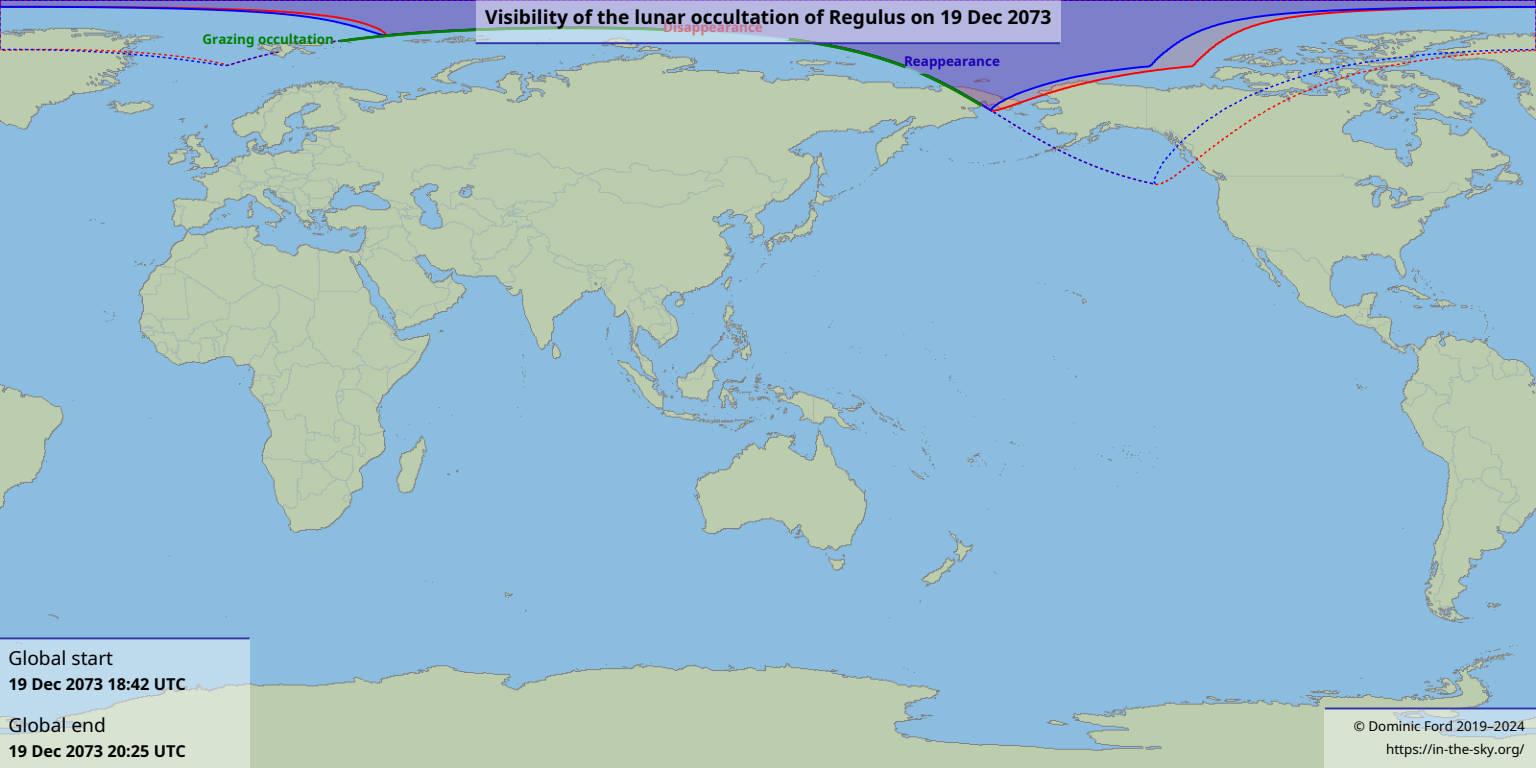

Visibility of the lunar occultation of Regulus on 19 Dec 2073

Grazing occultation

Disappearance

Reappearance

Global start
19 Dec 2073 18:42 UTC

Global end
19 Dec 2073 20:25 UTC