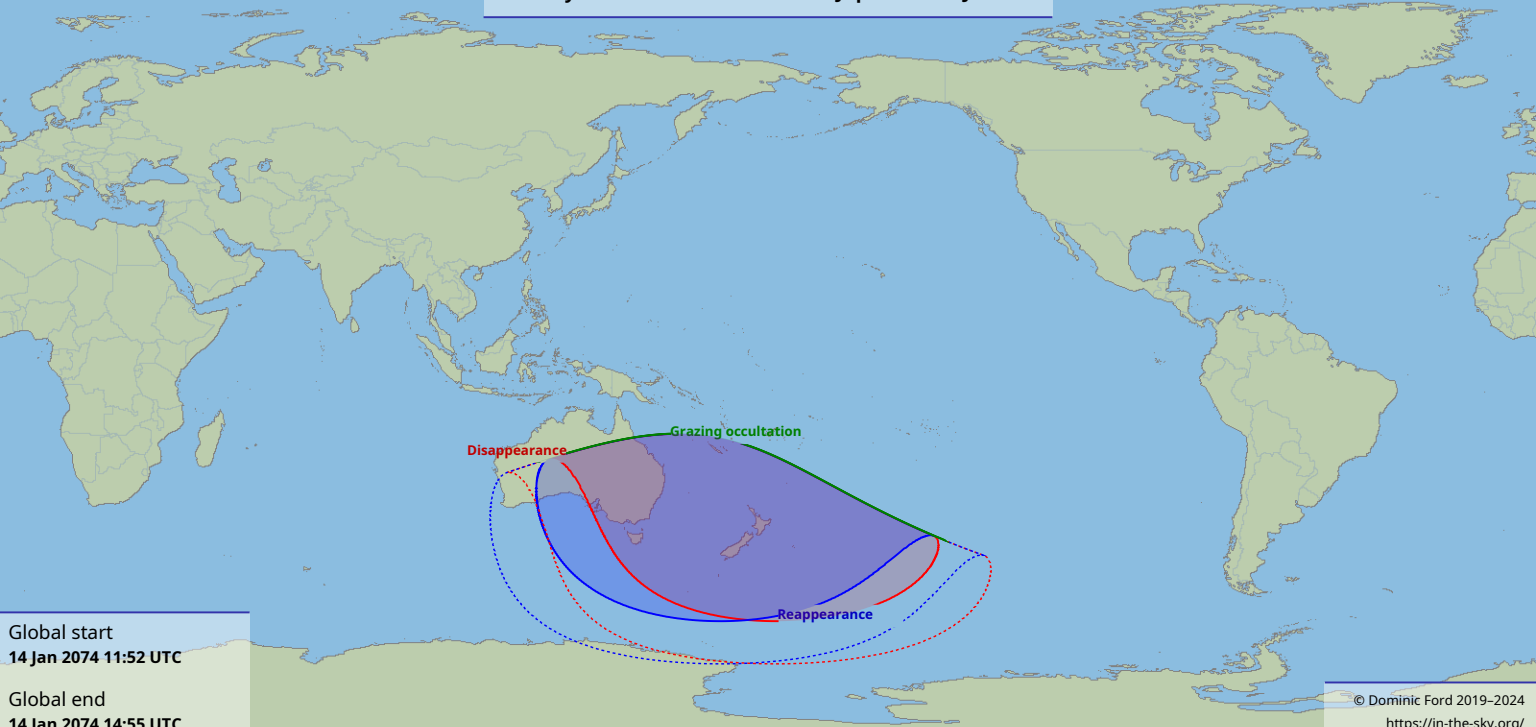

# Visibility of the lunar occultation of Jupiter on 14 Jan 2074

Global start  
14 Jan 2074 11:52 UTC

Global end  
14 Jan 2074 14:55 UTC