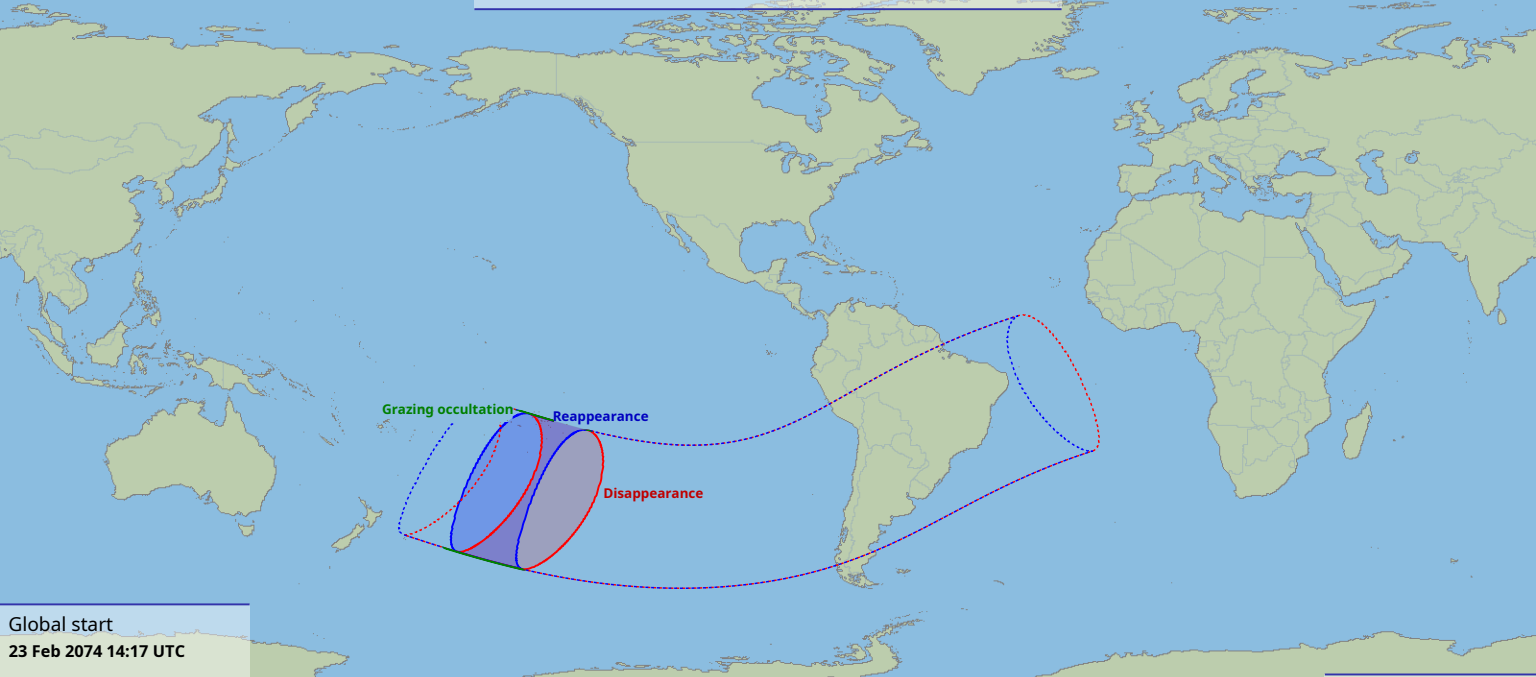

Visibility of the lunar occultation of Mercury on 23 Feb 2024

Global start
23 Feb 2024 14:17 UTC

Global end
23 Feb 2024 18:49 UTC