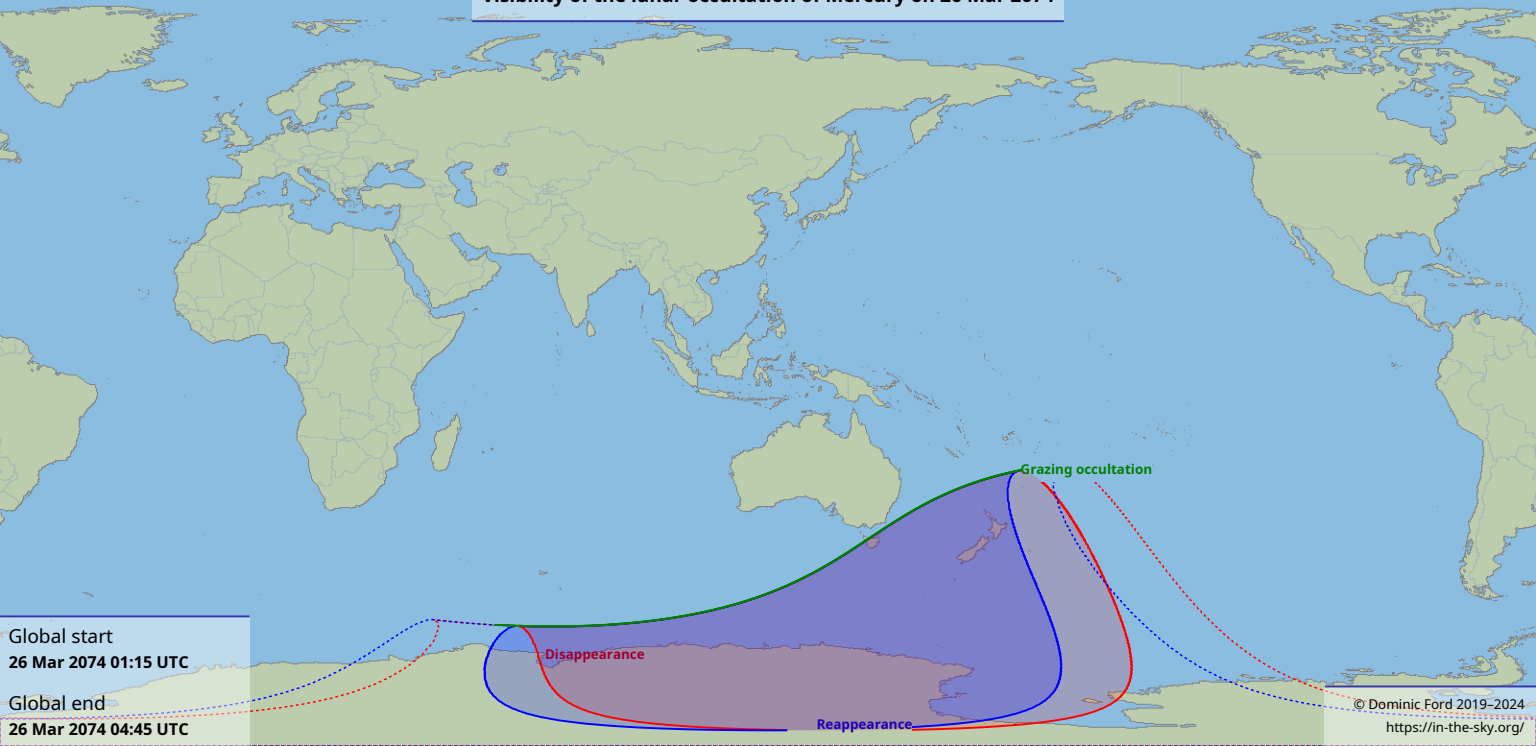

# Visibility of the lunar occultation of Mercury on 26 Mar 2074

Global start  
26 Mar 2074 01:15 UTC

Global end  
26 Mar 2074 04:45 UTC