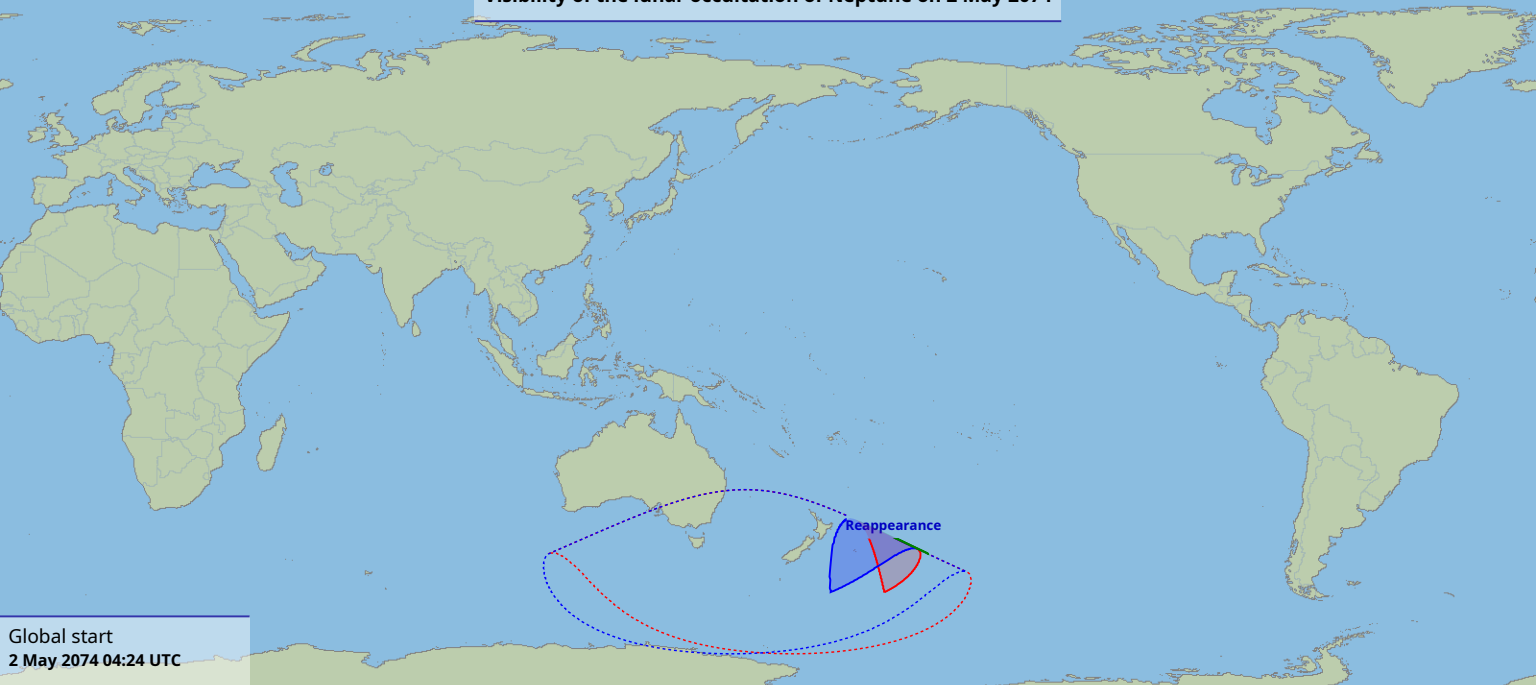

Visibility of the lunar occultation of Neptune on 2 May 2074

Global start
2 May 2074 04:24 UTC

Global end
2 May 2074 06:57 UTC