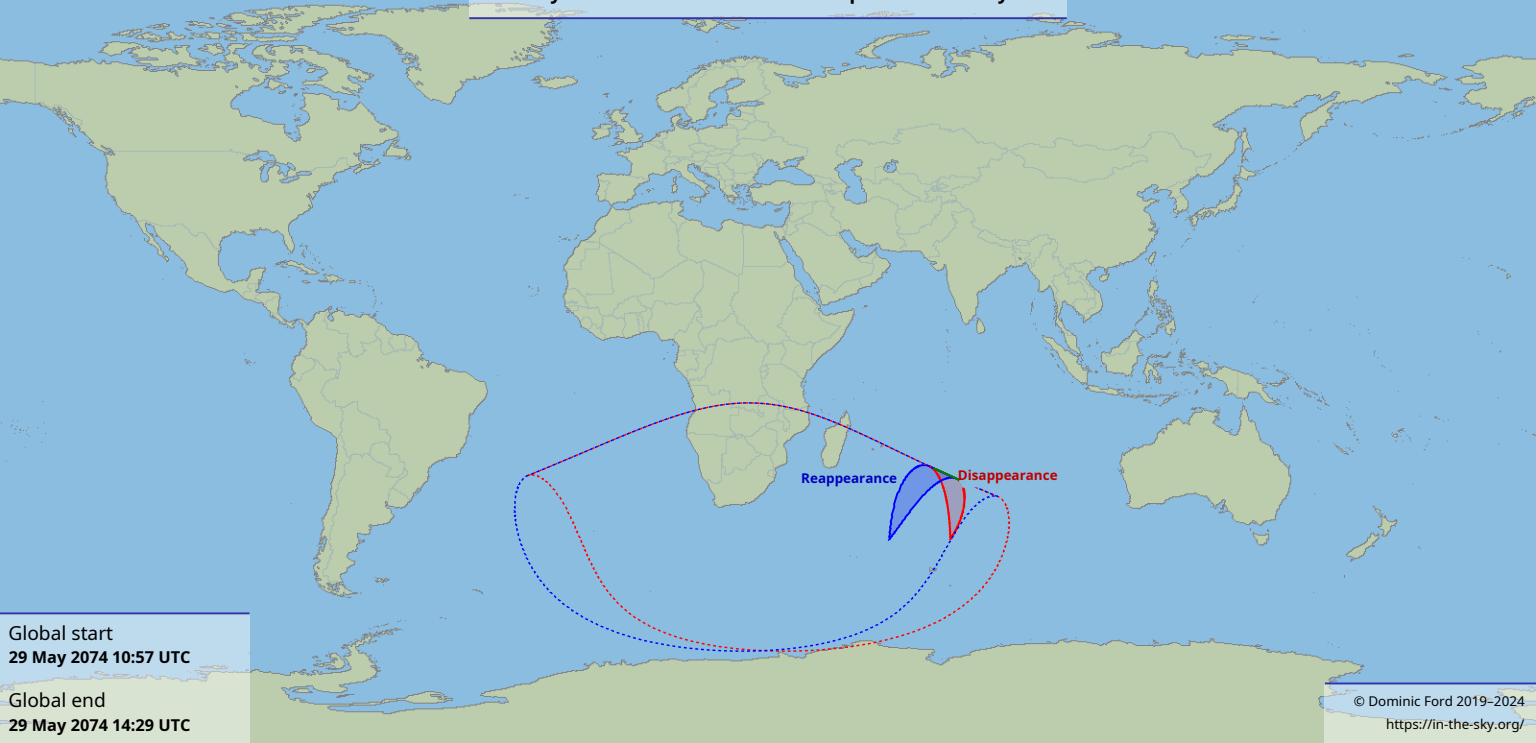

# Visibility of the lunar occultation of Neptune on 29 May 2074

Global start  
29 May 2074 10:57 UTC

Global end  
29 May 2074 14:29 UTC