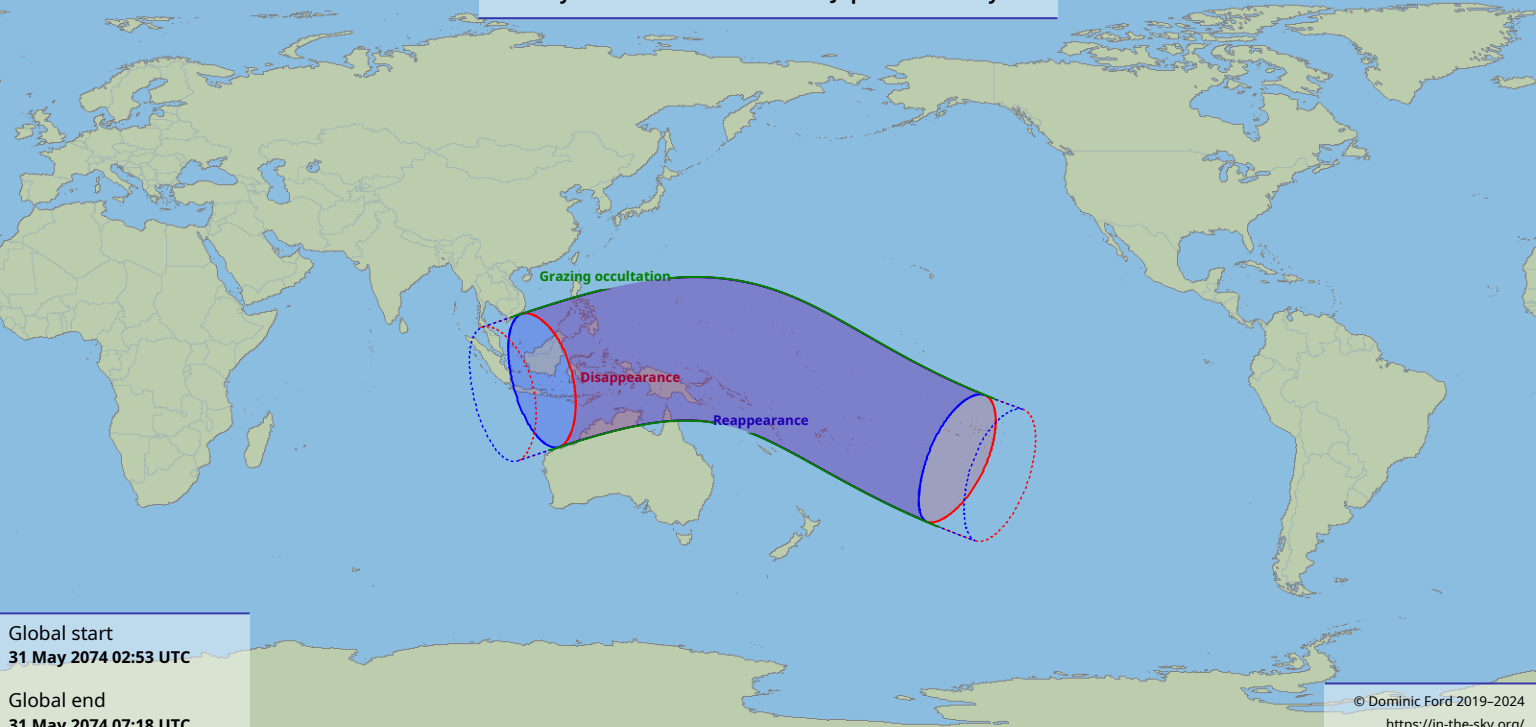

# Visibility of the lunar occultation of Jupiter on 31 May 2074

Global start  
31 May 2074 02:53 UTC

Global end  
31 May 2074 07:18 UTC