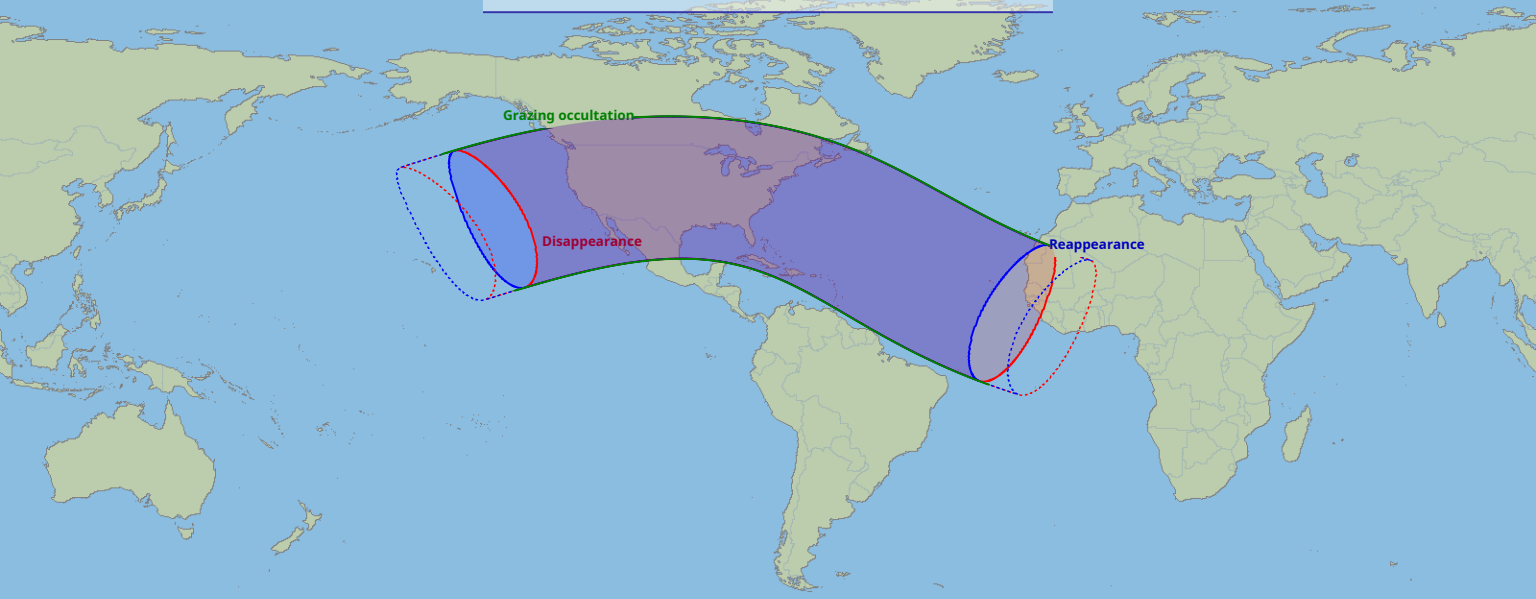

# Visibility of the lunar occultation of Jupiter on 27 Jun 2024

Global start  
27 Jun 2024 17:37 UTC

Global end  
27 Jun 2024 22:01 UTC