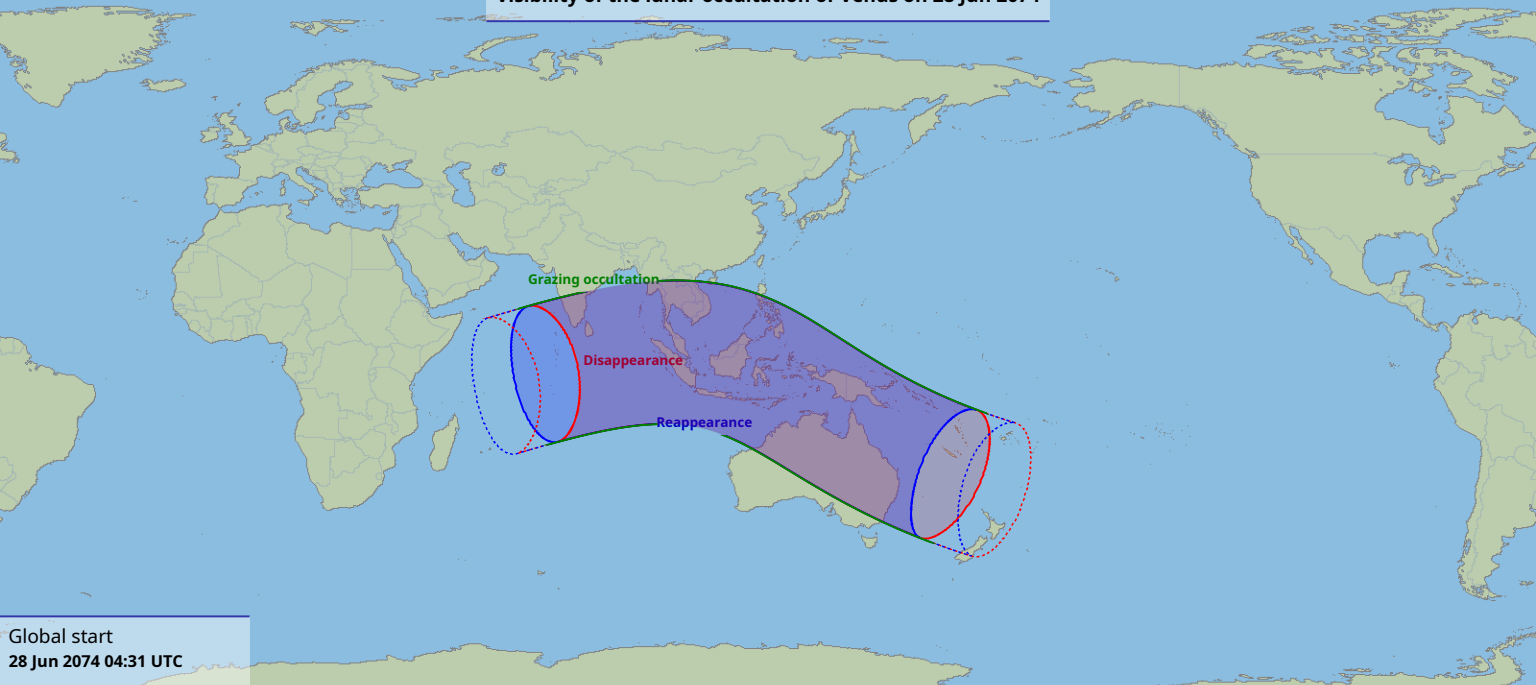

Visibility of the lunar occultation of Venus on 28 Jun 2074

Global start
28 Jun 2074 04:31 UTC

Global end
28 Jun 2074 09:13 UTC