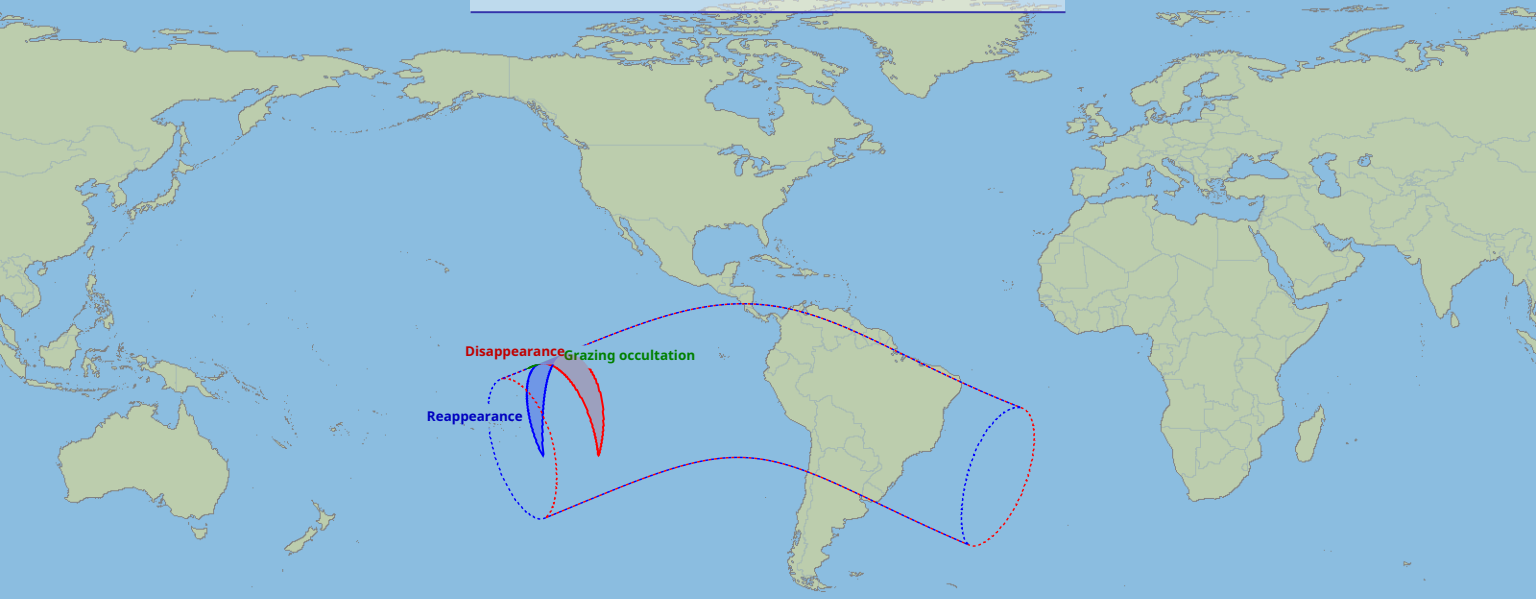

Visibility of the lunar occultation of Neptune on 19 Aug 2024

Global start
19 Aug 2024 12:50 UTC

Global end
19 Aug 2024 17:04 UTC