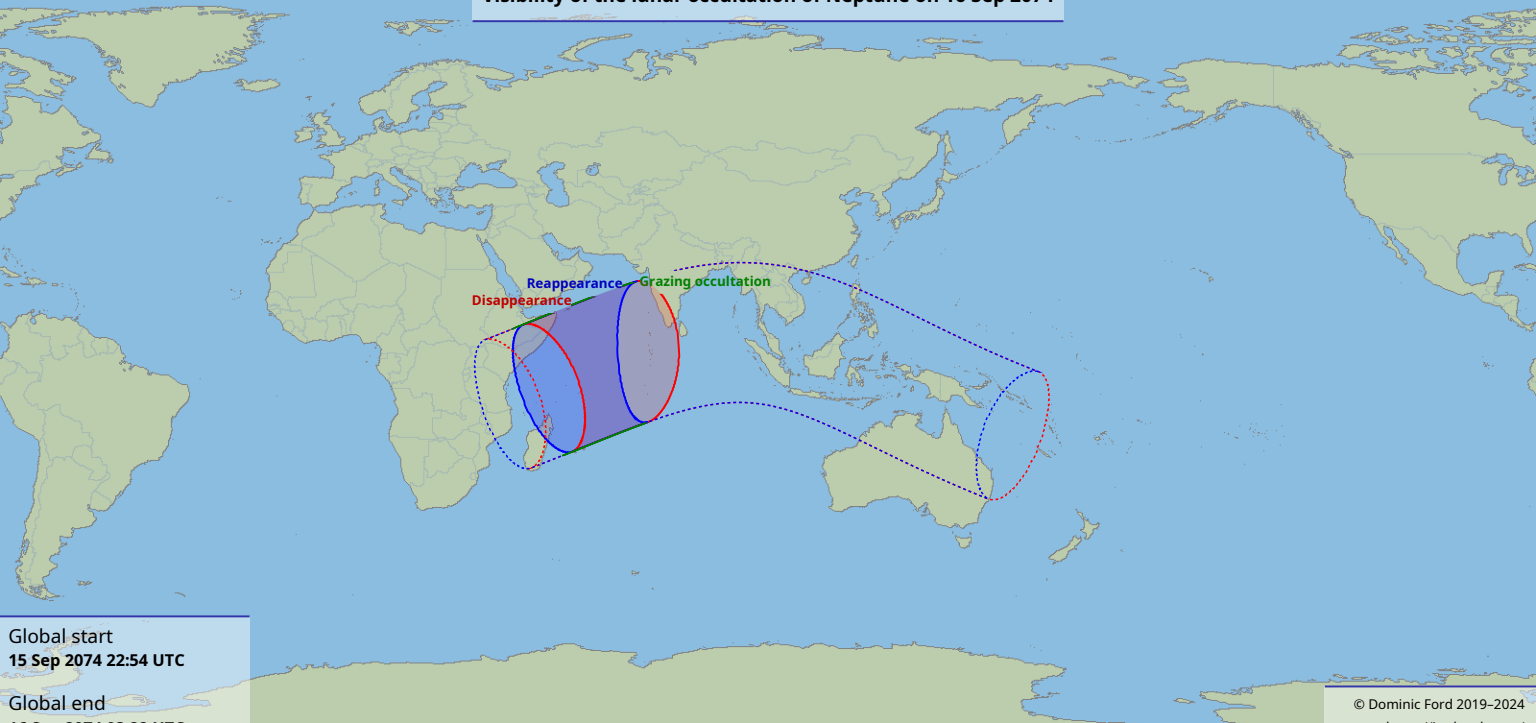

# Visibility of the lunar occultation of Neptune on 16 Sep 2024

Global start  
15 Sep 2024 22:54 UTC

Global end  
16 Sep 2024 03:22 UTC