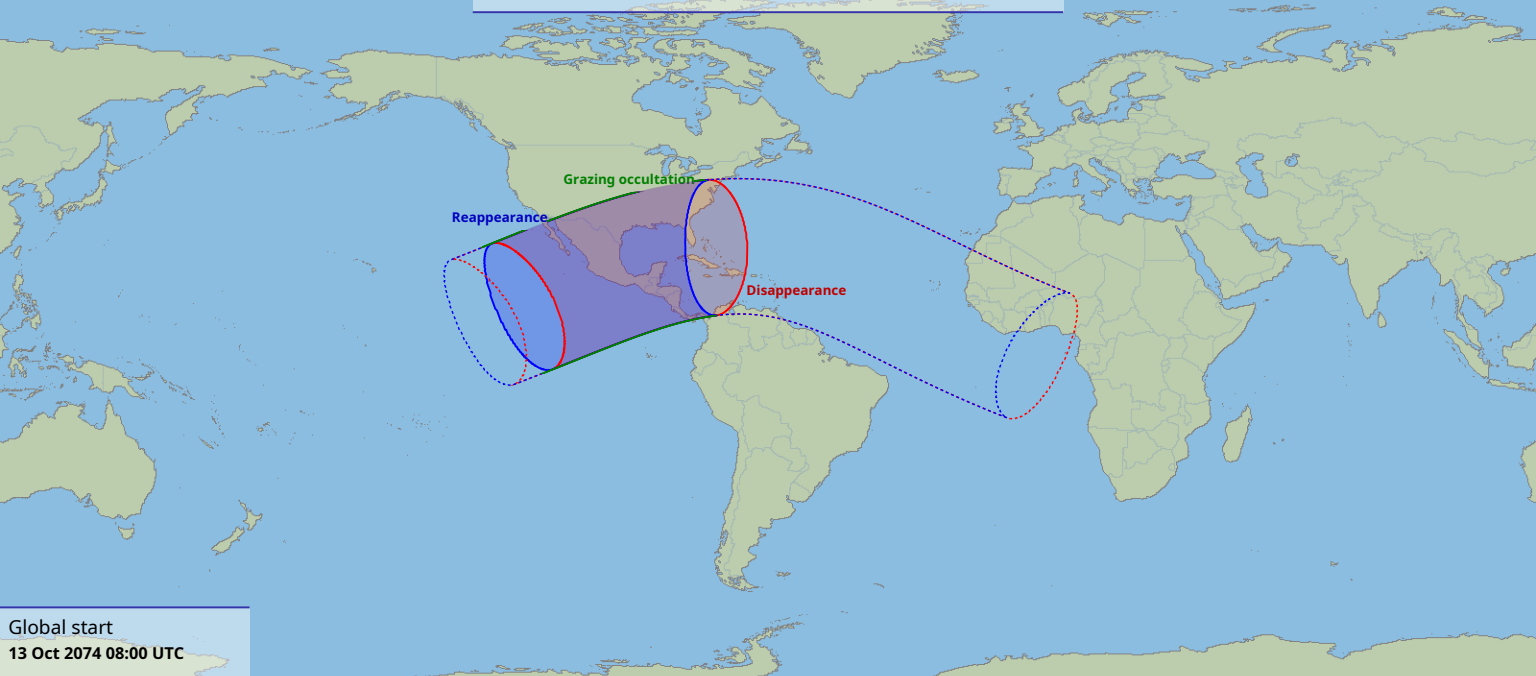

Visibility of the lunar occultation of Neptune on 13 Oct 2074

Global start
13 Oct 2074 08:00 UTC

Global end
13 Oct 2074 12:34 UTC