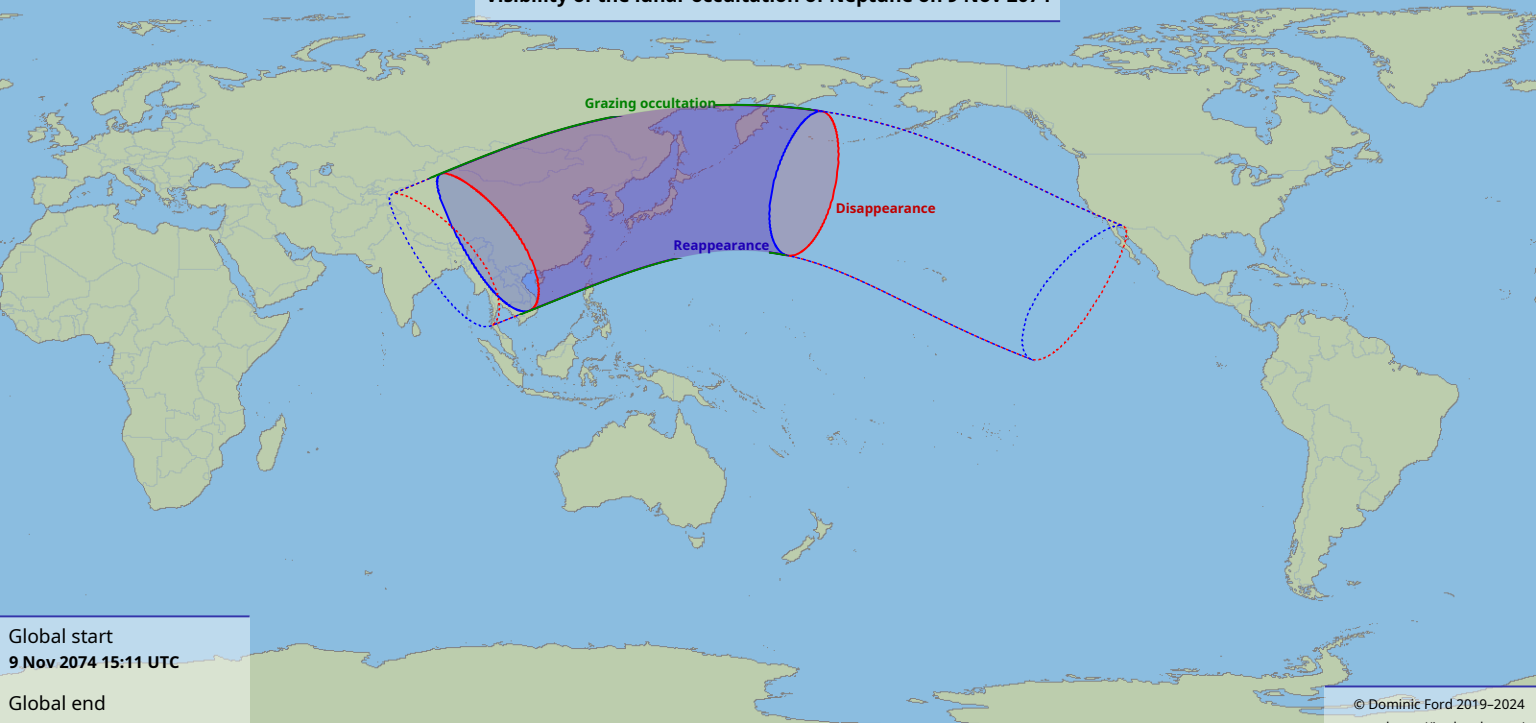

Visibility of the lunar occultation of Neptune on 9 Nov 2024

Global start
9 Nov 2024 15:11 UTC

Global end
9 Nov 2024 19:37 UTC