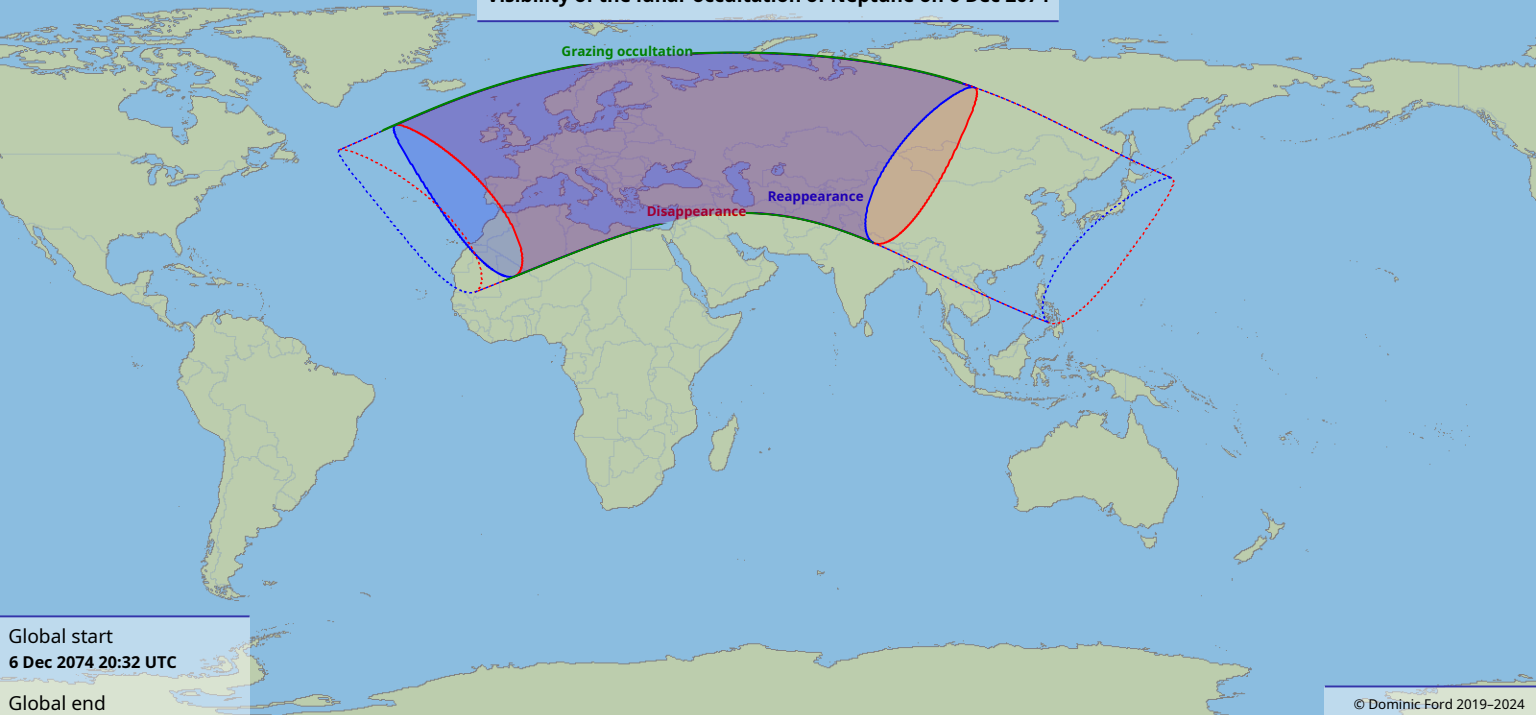

# Visibility of the lunar occultation of Neptune on 6 Dec 2074

Global start  
6 Dec 2074 20:32 UTC

Global end  
7 Dec 2074 00:45 UTC