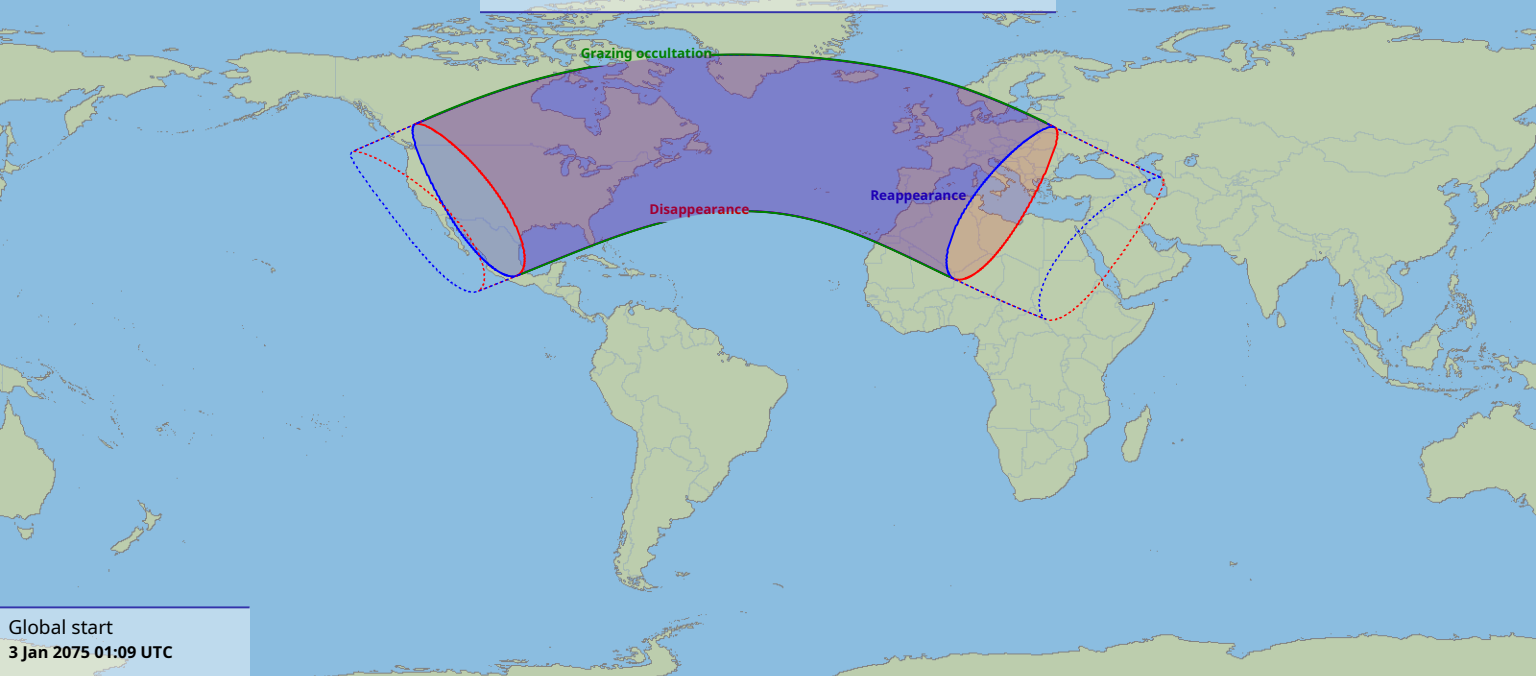

Visibility of the lunar occultation of Neptune on 3 Jan 2075

Global start
3 Jan 2075 01:09 UTC

Global end
3 Jan 2075 05:23 UTC