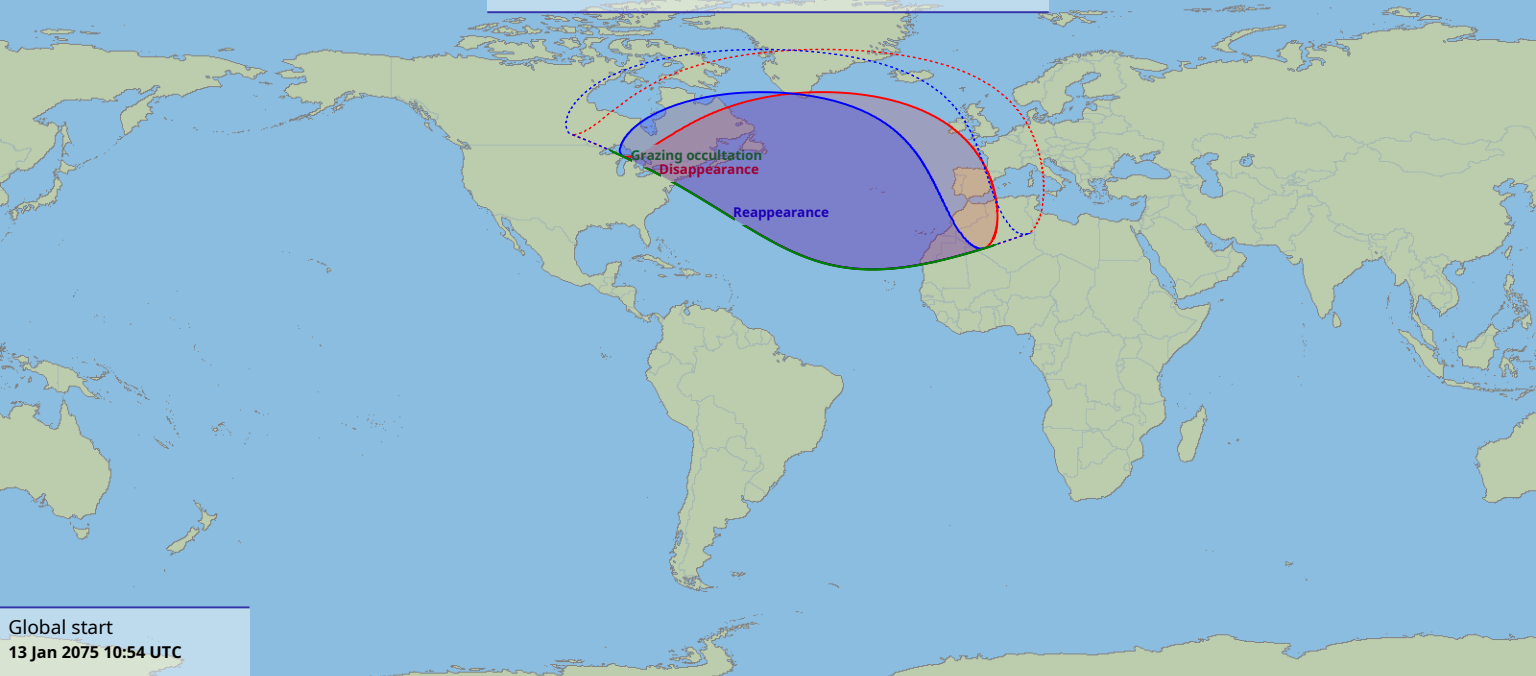

# Visibility of the lunar occultation of Venus on 13 Jan 2075

Global start  
13 Jan 2075 10:54 UTC

Global end  
13 Jan 2075 13:54 UTC