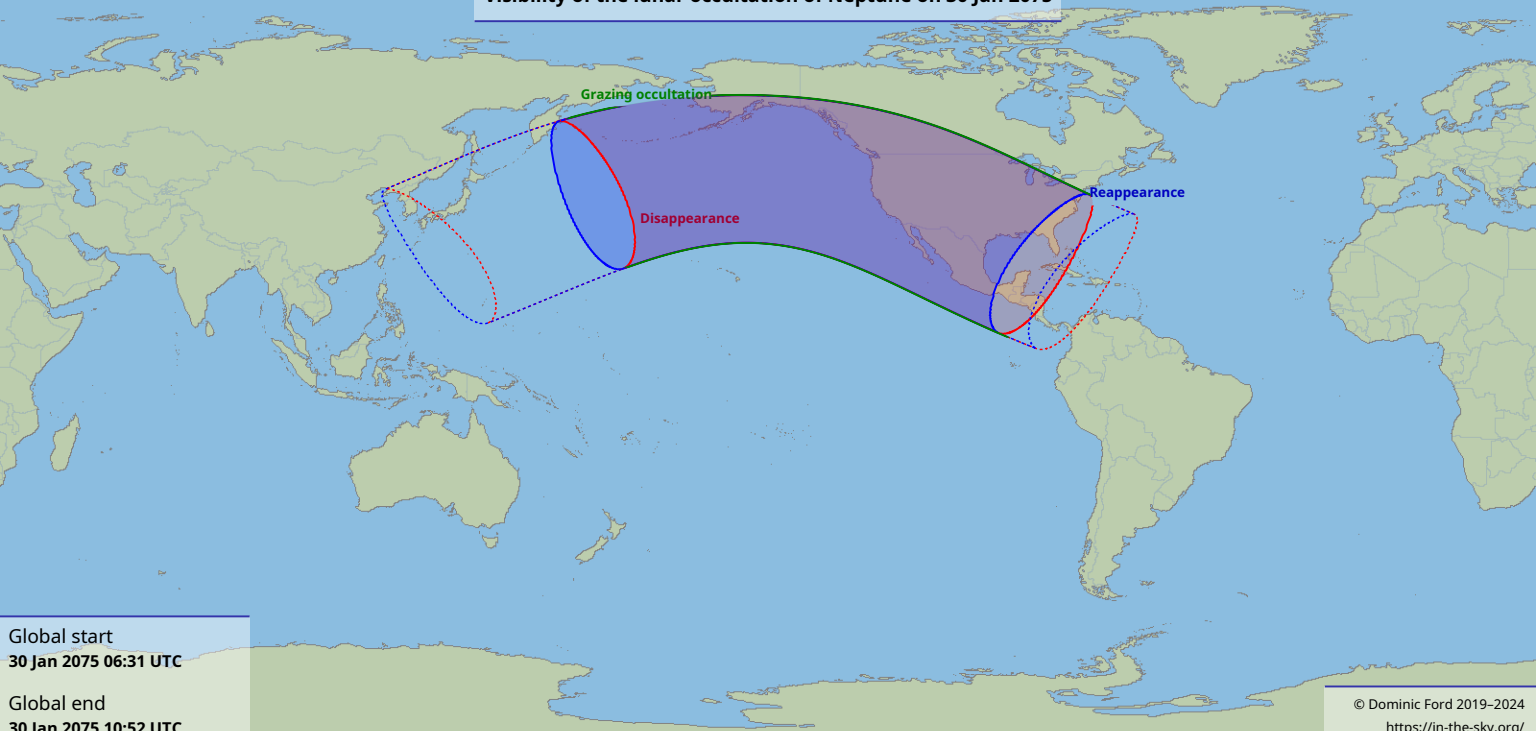

Visibility of the lunar occultation of Neptune on 30 Jan 2075

Global start
30 Jan 2075 06:31 UTC

Global end
30 Jan 2075 10:52 UTC