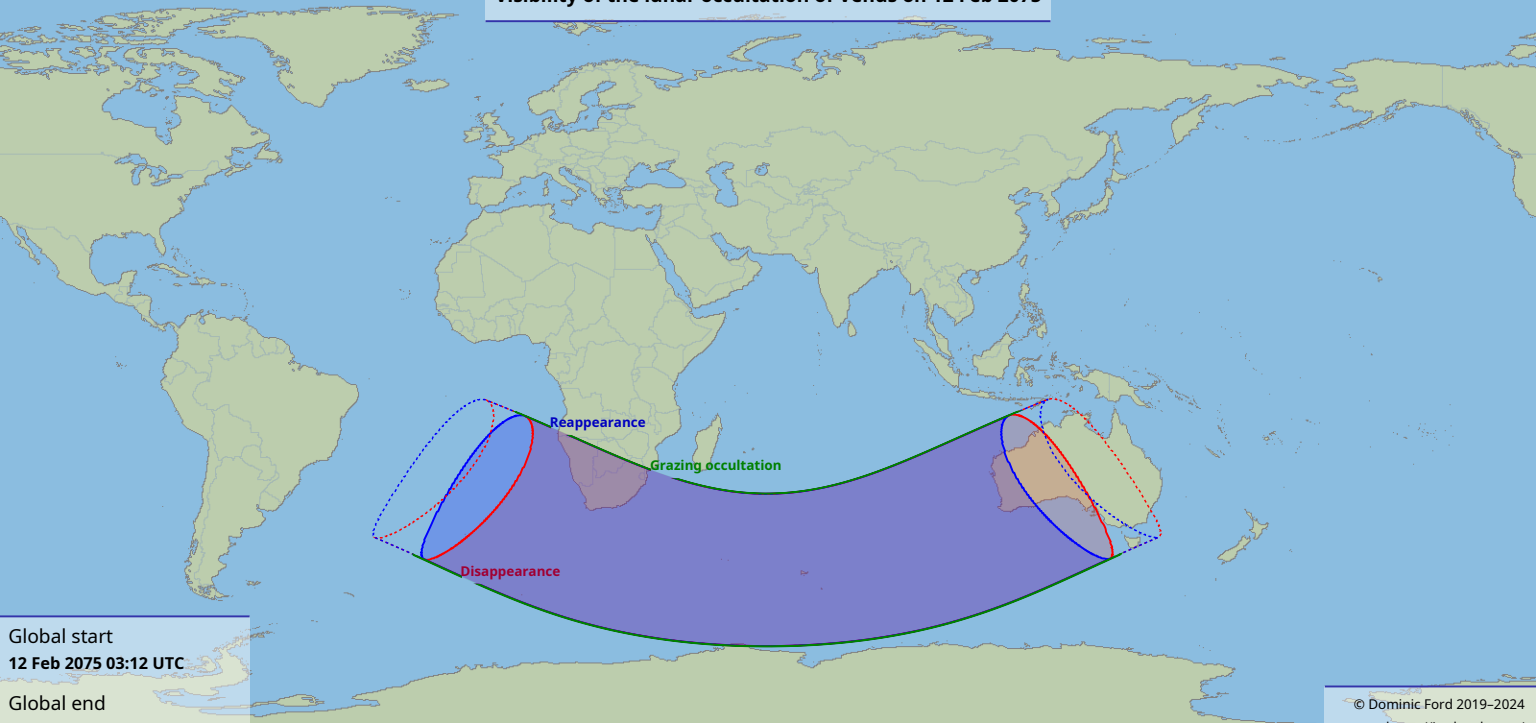

Visibility of the lunar occultation of Venus on 12 Feb 2075

Global start
12 Feb 2075 03:12 UTC

Global end
12 Feb 2075 07:29 UTC