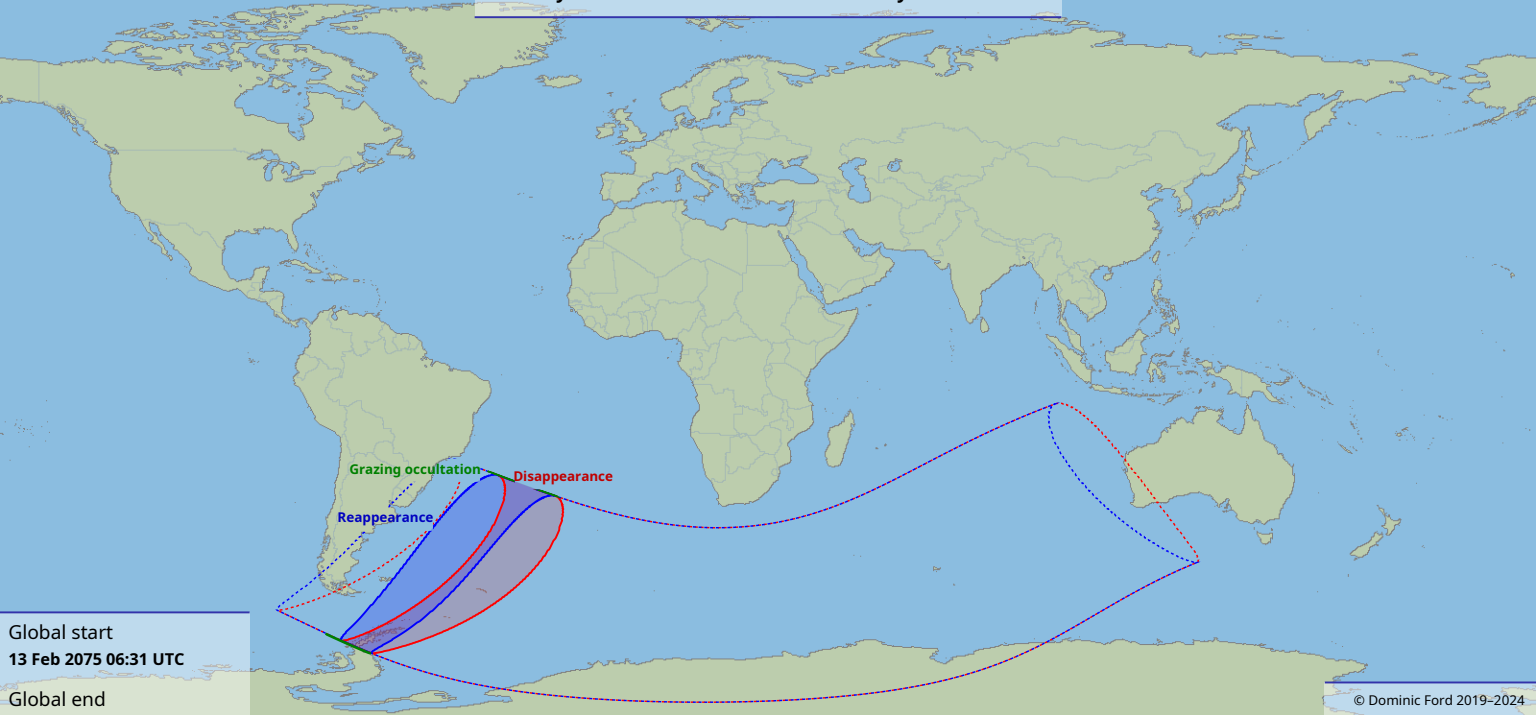

Visibility of the lunar occultation of Mercury on 13 Feb 2075

Grazing occultation

Disappearance

Reappearance

Global start
13 Feb 2075 06:31 UTC

Global end
13 Feb 2075 10:32 UTC