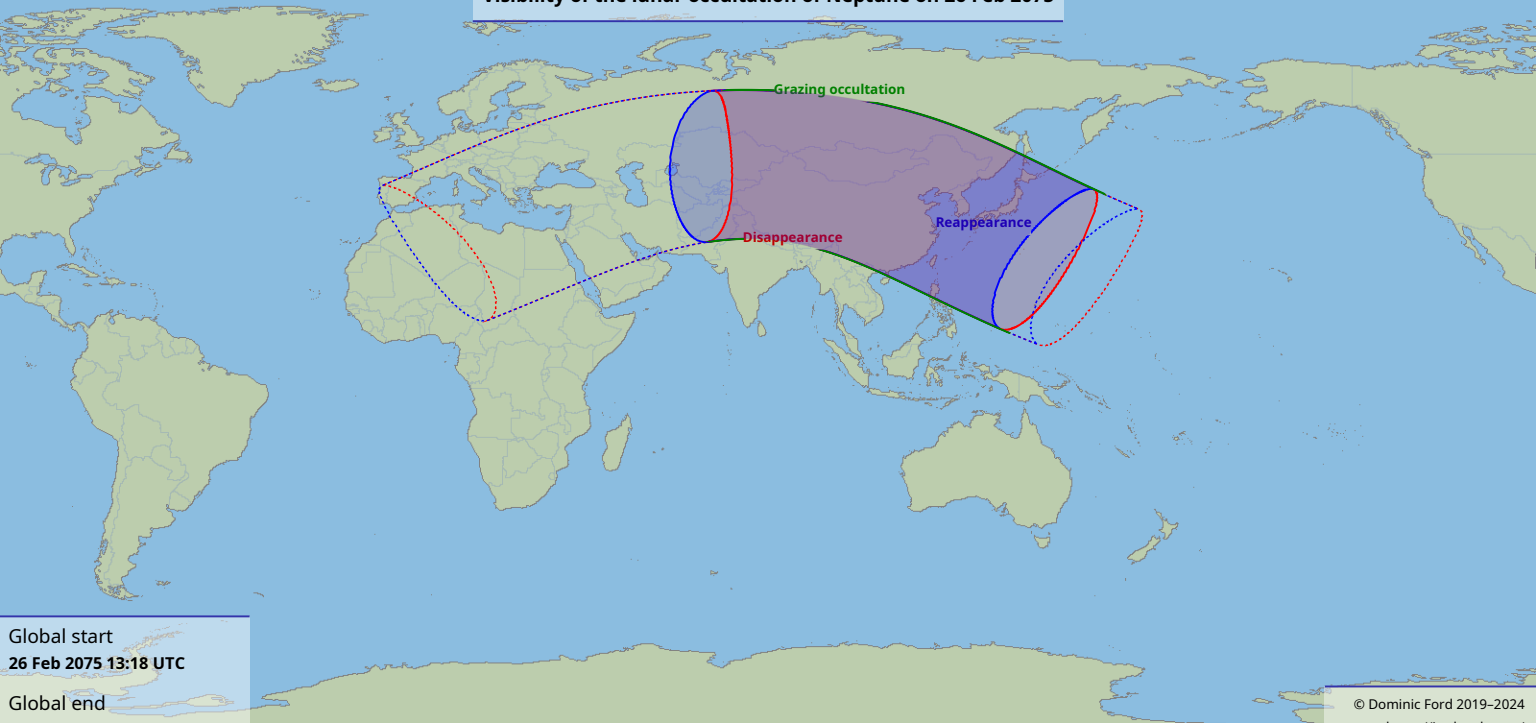

Visibility of the lunar occultation of Neptune on 26 Feb 2075

Global start
26 Feb 2075 13:18 UTC

Global end
26 Feb 2075 17:39 UTC